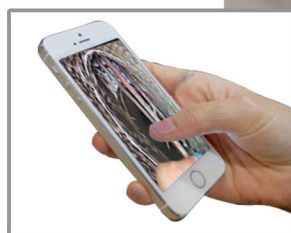

Gen-Eye POD®

Just Grab it and Go!

Scan to see webpage

“ We handle lots of residential and light commercial work, and I wanted a tough, compact video package to inspect the 1-1/2" to 4" lines of our apartment-maintenance customers. ”

James Capelli,
Capelli Plumbing

Always easy on your back and your budget, the versatile Gen-Eye POD® video pipe inspection system features Wi-Fi inside. Wi-Fi lets you use your own tablet or smartphone to record the inspection via a free app and send it to your customers on the spot or back at the shop.

The lightweight, compact Gen-Eye POD combines camera, reel and monitor in an all-in-one package. You get a large 7" LCD color monitor in a padded case mounted on a flexible gooseneck that swivels to give you the best viewing angle, wherever you're working

There's lots more, like the LED Dimmer Control, both AC and DC power cords, 2", 3" and 6" Trap Skids, and a 512 Hz transmitter.

Key Features

- Integral camera system – camera, reel, monitor in an all-in-one package.
- 7" LCD color monitor mounted on a gooseneck for easier viewing.
- Self-leveling color camera automatically keeps the picture right side up.
- Full-size reel carries 200 ft. Gel-Rod® to inspect 3" to 10" lines.
- Mini-reel carries 125 ft. or 175 ft. push-rod to inspect 2" to 4" lines.
- Rugged frame can be operated vertically or horizontally.
- Wi-Fi sends video to smartphone or tablet to record and send to customers.
- 512 Hz Transmitter for easy camera location.