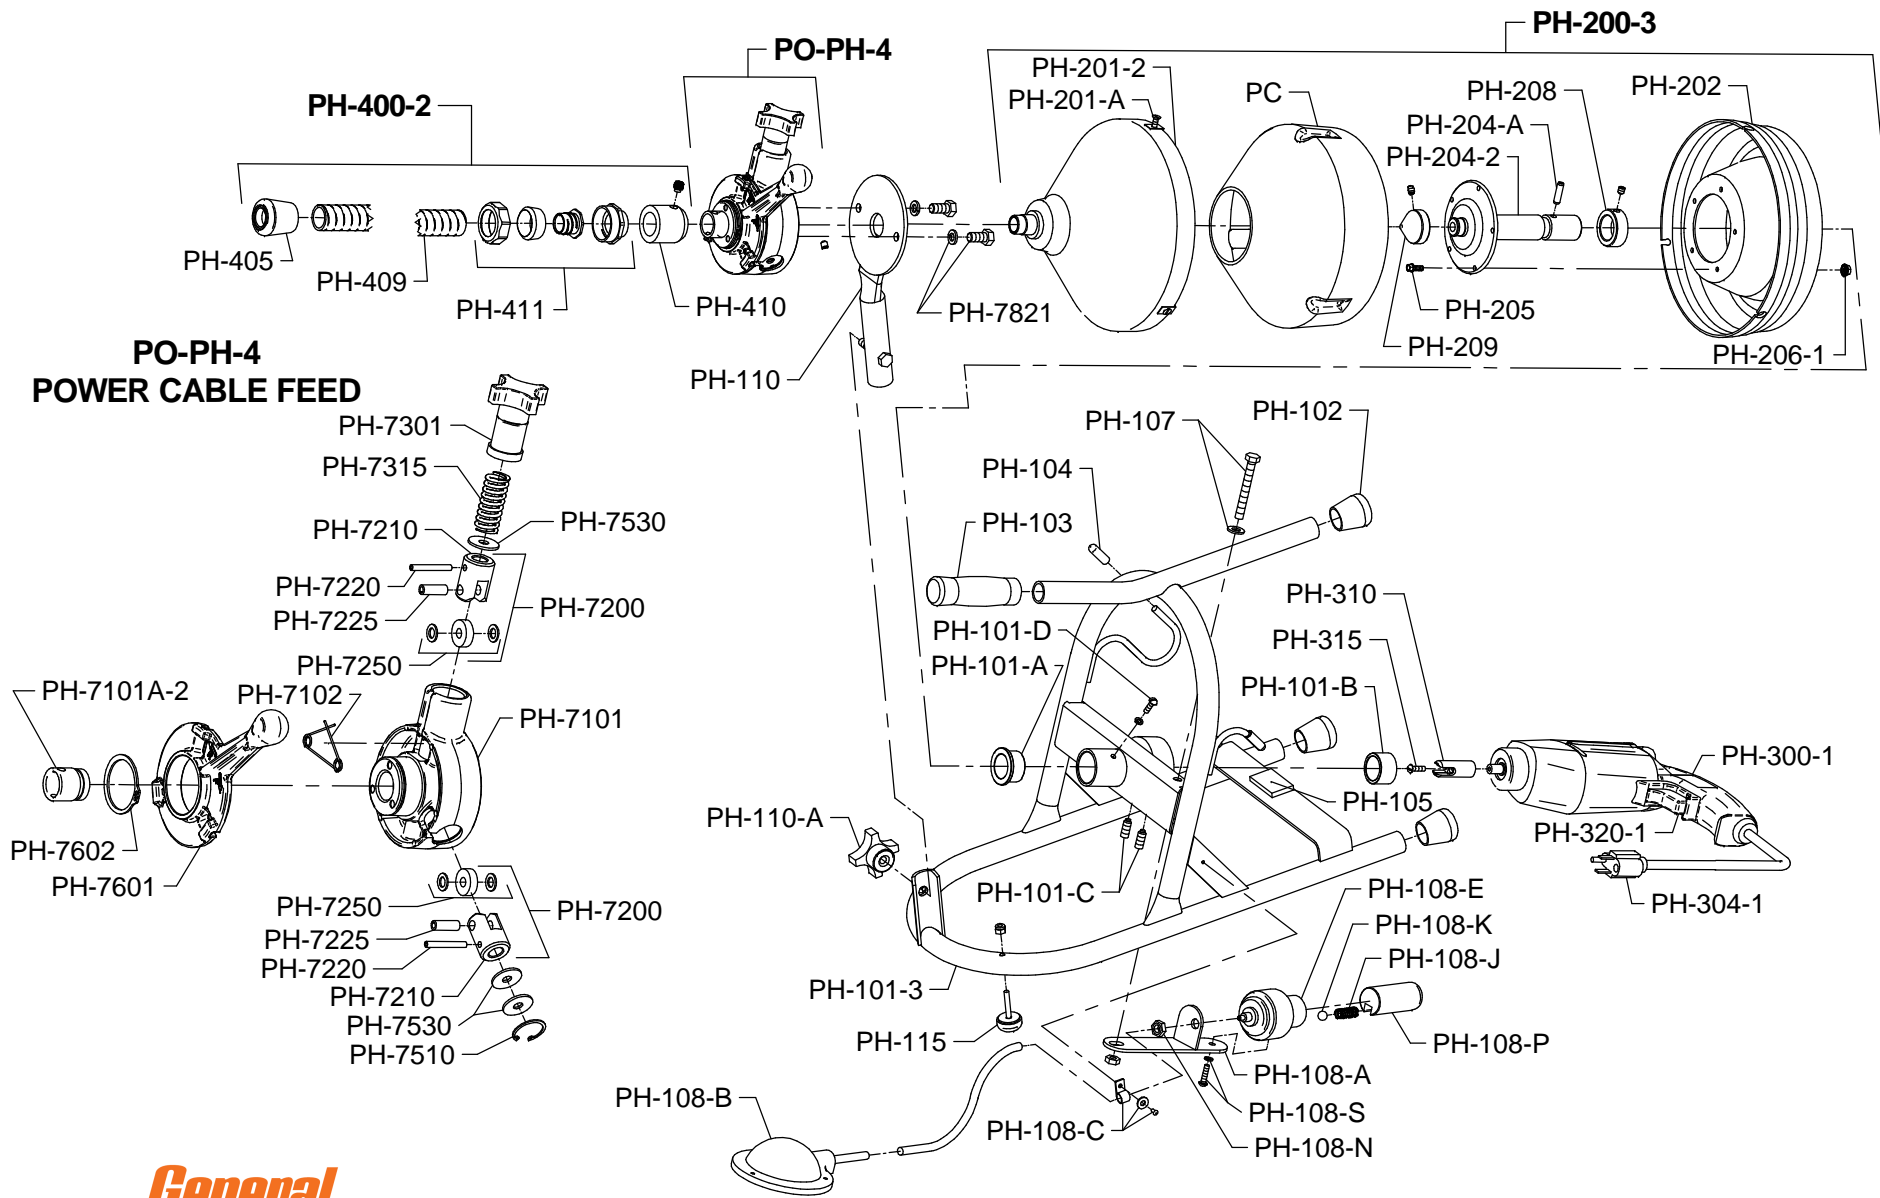

DRAIN-ROOTER PH SCHEMATIC DIAGRAM

PO-PH-4 POWER CABLE FEED

IMPORTANT: When ordering, give Serial Number of Machine.