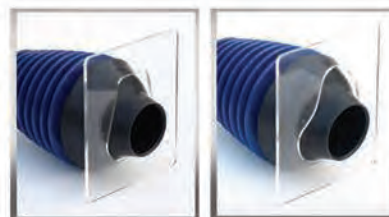

BD Drain Gun™

Scan to see webpage

Ideal for the home handyman, the economical BD Drain Gun power drain cleaner an easy to use tool for clearing clogged sinks, tubs and laundry drain lines up through 3" in diameter. Cables are gripped securely by a Quick-Grip™ chuck. The patented chuck tightens firmly on the cable with just a quarter turn. Three chuck jaws securely hold Flexicore® cable for a wide range of small-line jobs.

Catalog Number BD-J

VersaPlunge®

Prevent Splash Back

Scan to see webpage

The VersaPlunge is not your father's plunger. With its patented VersaFlange™, an extremely pliable cone, the VersaPlunge plunger easily conforms to just about any shaped toilet bowl opening, creating a tight seal in virtually any toilet design.

Traditional plungers, by contrast, have round ends – poorly sealing the bowl opening and producing splash-back. VersaPlunge sports a convenient relief valve in the handle to minimize overflow. And its super-compressible, accordion-style bellows lets you apply extra force on stubborn stoppages.

VersaPlunge is extremely versatile, too. Roll up the VersaFlange end – and make a flat bottom to clear sinks, tubs, and other drain openings.

The VersaPlunge clears clogs faster with no splashback!