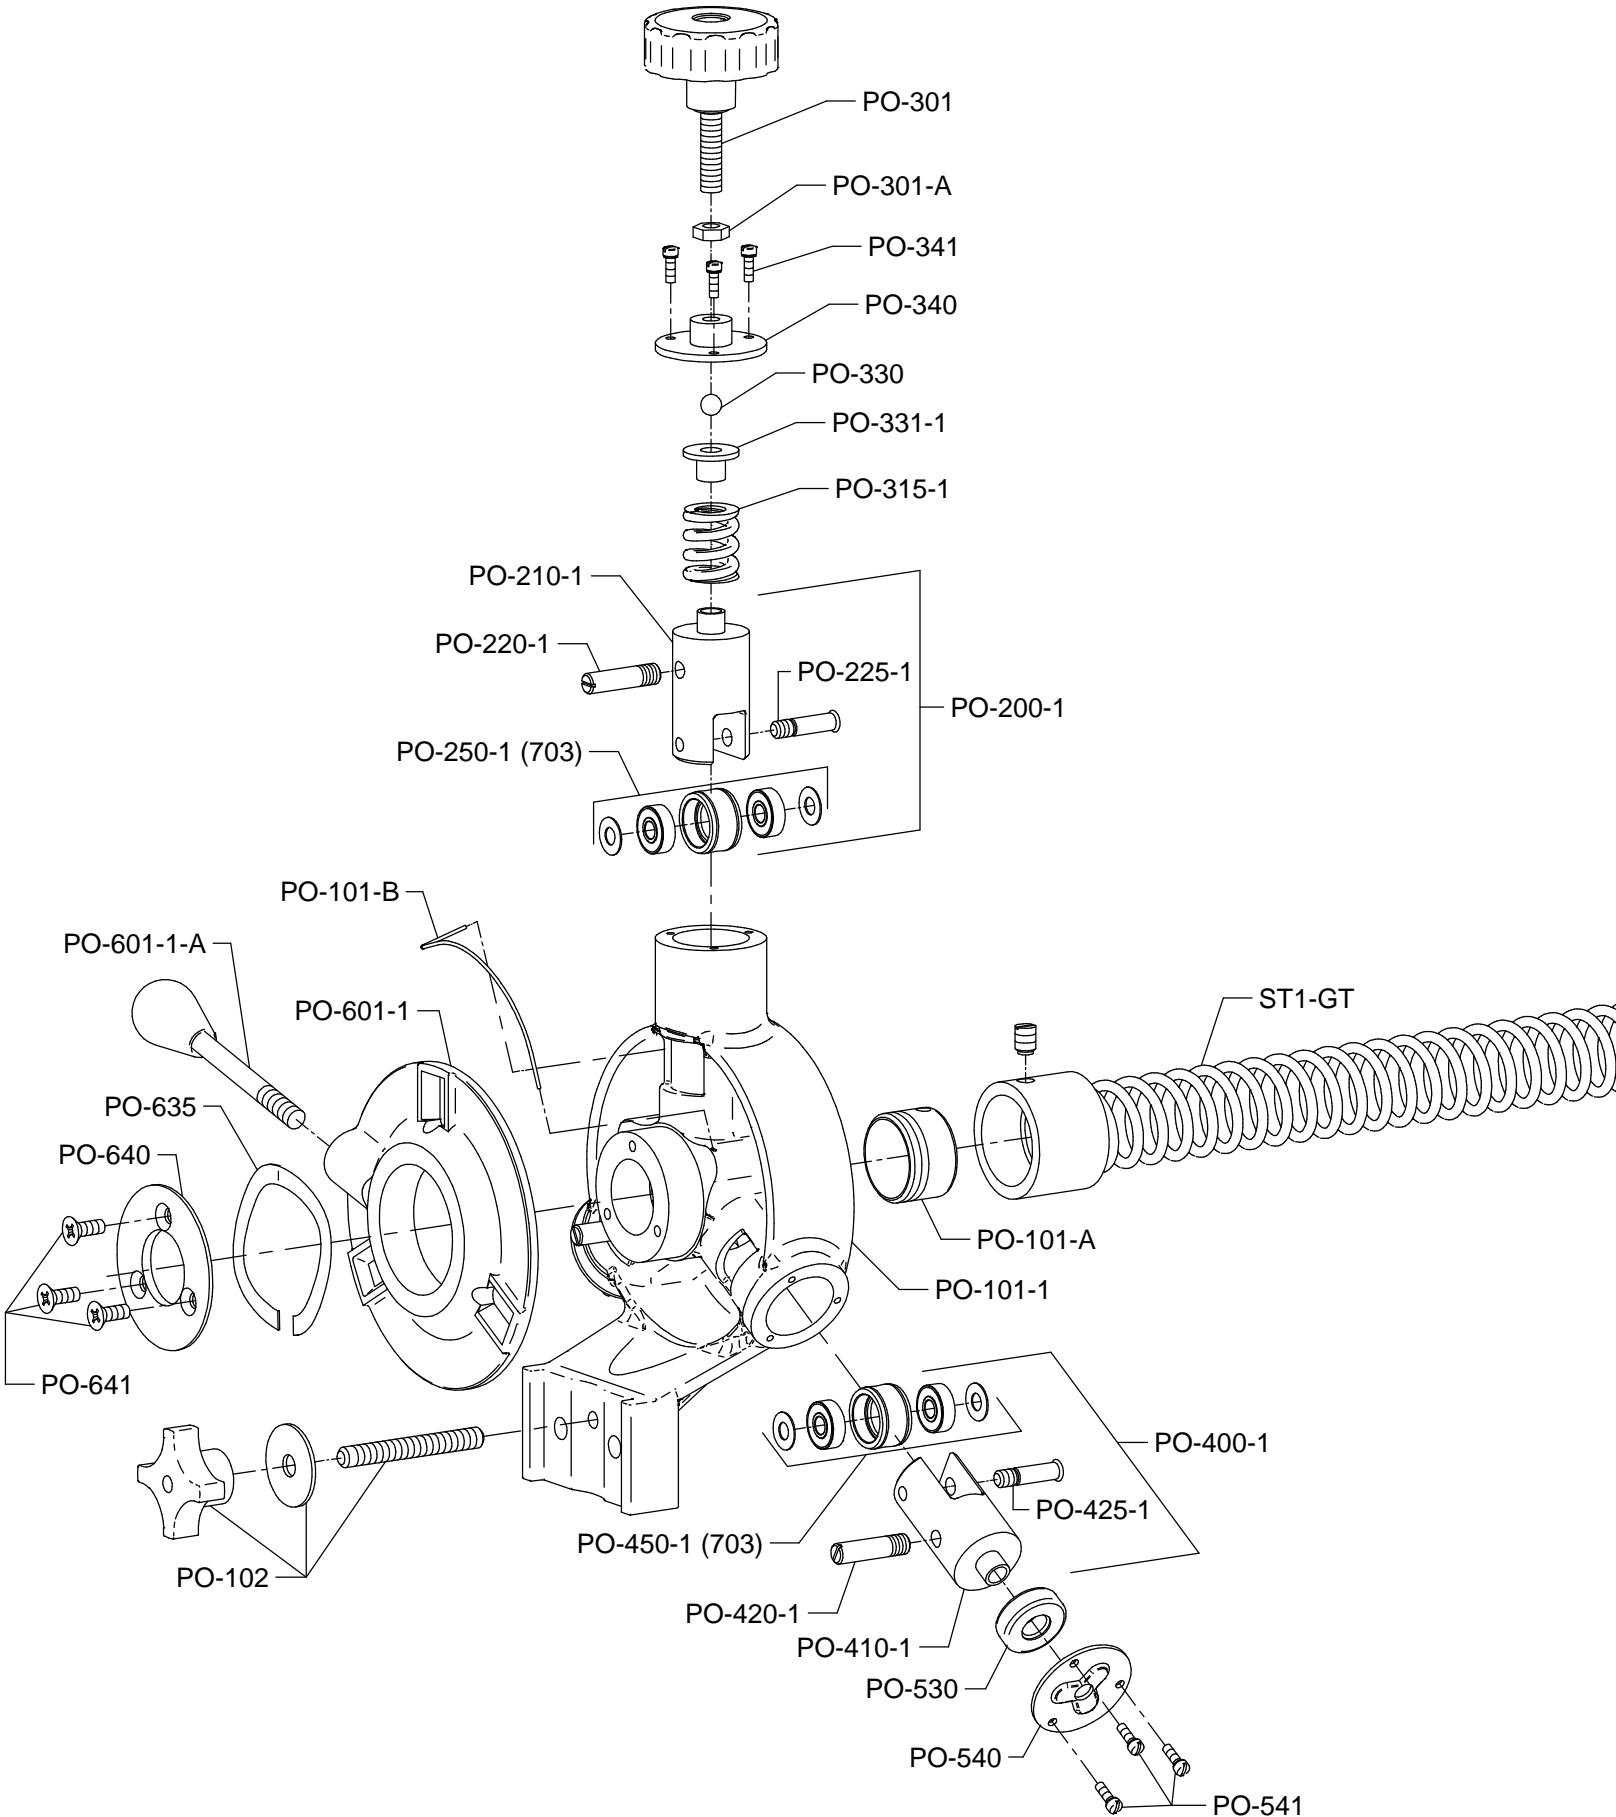

**SENIOR POWER CABLE FEED PARTS LIST**  
for Sewerooter Senior and Sewermatic

ITEM NO.	CATALOG NO.	DESCRIPTION	ITEM NO.	CATALOG NO.	DESCRIPTION
156020	PO-SR/GT	SR Power Cable Feed & Guide Tube	155091	* PO-400-1	Bottom Roller Assembly (Serial #2465 & Up)
155007	PO-101-1	Feed Body	155096	PO-410-1	Bottom Plated Steel Carrier (Serial #2465 & Up)
155008	PO-101-A	Spout	155101	PO-420-1	Swing Pin (Serial #2465 & Up)
155009	PO-101-B	Lifting Spring	155106	PO-425-1	Bottom Roller Shaft (Serial #2465 & Up)
155010	PO-102	Mounting Stud w/Knob & Washer	136120	PO-450-1	Bottom Roller w/Bearing (Serial #2465 & Up)
155015	PO-103	Mounting U-Bolt for SR (Thru. Serial #SR11606)	155126	* PO-510-1	Thrust Bearing Support Pad (Serial #2465 & Up)
155026	* PO-200-1	Top Roller Assembly (Serial #2465 & Up)	155130	PO-530	Thrust Bearing
155031	PO-210-1	Top Plated Steel Carrier	155135	PO-540	Cable Adjustment Plate
155036	PO-220-1	Swing Pin (Serial #2310 & Up)	155140	PO-541	Plate Screws & Washers (3)
155041	PO-225-1	Feed Roller Shaft (Serial #2465 & Up)	155180	PO-601-1	Feed Control Disc w/Lever & Knob
136120	PO-250-1	Feed Roller w/Bearing (Serial #2465 & Up)	155182	PO-601-1-A	Lever & Knob for Control Disc
155060	PO-301	Feed Pressure Knob	155190	PO-635	Wave Washer
155062	PO-301-A	Limiting Nut	155200	PO-640	Feed Control Retaining Cover
155066	* PO-315-1	Pressure Spring (Serial #2465 & Up)	155205	PO-641	Retaining Cover Screws (3)
155070	* PO-330	Ball Bearing	136110	PO-703	Set of Rollers (3)
155076	* PO-331-1	Ball Bearing Holder (Serial #2465 & Up)	155005	PO-RK	Power Feed Repair Kit
155080	PO-340	Top Cover Plate	132210	PO-DECAL	Set of Safety Decals
155085	PO-341	Cover Screws & Washers (3)	148170	SR-GT	Guide Tube for Senior

\*Denotes part included in PO-RK

Note: Parts for the Senior and Speedroooter Power Cable Feed WILL NOT interchange with parts for the Speedroooter 90/91/92 Power Cable Feed.

# POWER CABLE FEED SCHEMATIC DIAGRAM

**IMPORTANT: When ordering, give Serial Number of Machine.**