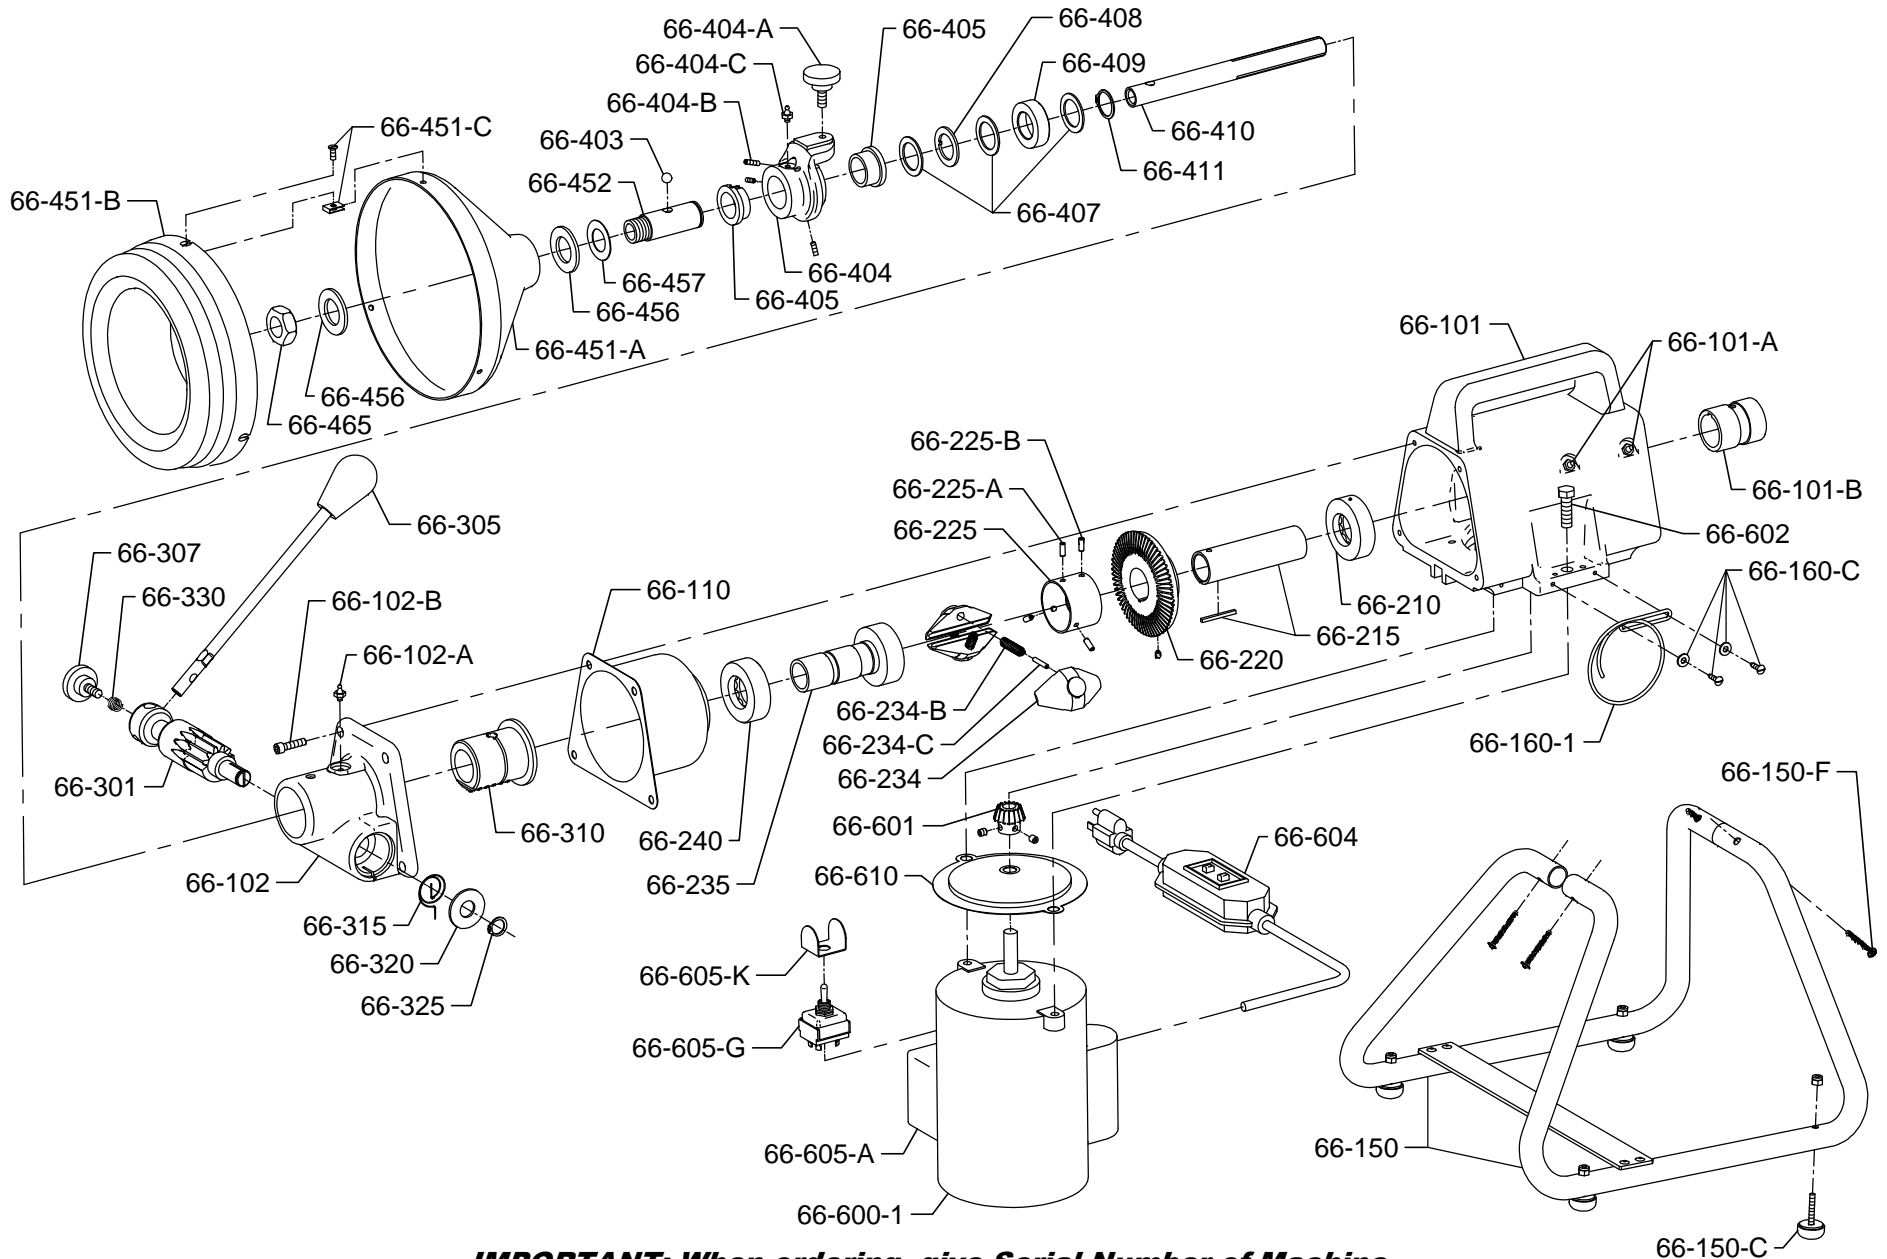

ROOT 66 PARTS LIST

ITEM NO.	CATALOG NO.	DESCRIPTION	ITEM NO.	CATALOG NO.	DESCRIPTION
178275	66-100	Frame & Clutch Housing Assembly	178615	66-330	Coil Spring
178280	66-101	Clutch Housing	178660	66-403	Ball Bearing
178285	66-101-A	Grease Fittings (2)	178670	66-404	Mounted Collar w/Knob
178310	66-101-B	Bronze Bushing	178680	66-404-A	Knob
178315	66-102	Rear Casting	178690	66-404-B	Set Screws (3)
178320	66-102-A	Grease Fitting (1)	178695	66-404-C	Grease Fitting
178325	66-102-B	Socket Head Cap Screws (4)	178710	66-405	Flange Bearing Set (2)
178350	66-110	Drip Guard	178730	66-407	Fiber Washers (3)
178360	66-150	Leg Assembly	178740	66-408	Brake Disc
178365	66-150-A/B	Left & Right Leg Assembly	178750	66-409	Spacer
178390	66-150-C	Rubber Pads, Screws, Nuts & Washers (4)	178760	66-410	Slotted Tube
178370	66-150-D	Front Leg Spacer	178770	66-411	Snap Ring
178375	66-150-E	Rear Leg Spacer	178230	66-35-0	Container (for 3/8" & 5/16" Cables)
178380	66-150-F	Bolts (4)	178805	66-451	Container Shell
178385	66-160-1	Cutter Holder Assembly	178810	66-451-A	Container Front
178388	66-160-C	Screws & Lock Washers (2)	178820	66-451-B	Container Back
178430	66-200	Clutch Assembly	178825	66-451-C	Screws & Clips (3)
178440	66-210	Ball Thrust Bearing	178840	66-452	Spindle for Large Drum
178450	66-215	Shaft w/Key	178850	66-456	Washer (2)
178460	66-220	Large Bevel Gear w/Set Screw	178855	66-457	Thrust Bearing Race
178470	66-225	Front Cone w/Pins	178860	66-465	Nut
178410	66-225-A	Guide Pins (3)	178900	66-600	1/3 hp Motor w/Reverse Switch & GFCI
178480	66-225-B	Set Screw	168880	66-600-1	1/2 hp Motor w/Reverse Switch & GFCI
178500	66-234	Clutch Jaws, Pins & Springs (3)	178910	66-601	Small Bevel Gear w/Set Screws
178510	66-234-B	Springs Only (3)	178920	66-602	Mounting Bolts (2)
178415	66-234-C	Spring Pins Only (3)	136010	GFI-10	GFCI w/10' Power Cord
178520	66-235	Rear Cone w/Shaft	178940	66-605	Reverse Switch Assembly
178530	66-240	Ball Thrust Bearing	178950	66-605-A	Switch Box Only w/Cover & Screws
178540	66-300	Rack & Pinion Assembly	178960	66-605-G	Reverse Switch
178550	66-301	Pinion Gear	178965	66-605-H	Rubber Switch Boot
178560	66-305	Clutch Handle	178973	66-605-K	Switch Guard
178570	66-307	Retaining Knob	178970	66-610	Motor Drip Shield
178580	66-310	Drive Collar (Rack)	178250	66-RGH	Rear Guide Hose
178590	66-315	Hair Pin Spring	178240	66-W	Dolly for Root 66
178600	66-320	Retaining Washer	132210	66-DECALS	Set of Safety Decals
178610	66-325	Snap Ring	140840	BNDT	Band-It Splashguard

ROOT 66 SCHEMATIC DIAGRAM

IMPORTANT: When ordering, give Serial Number of Machine.