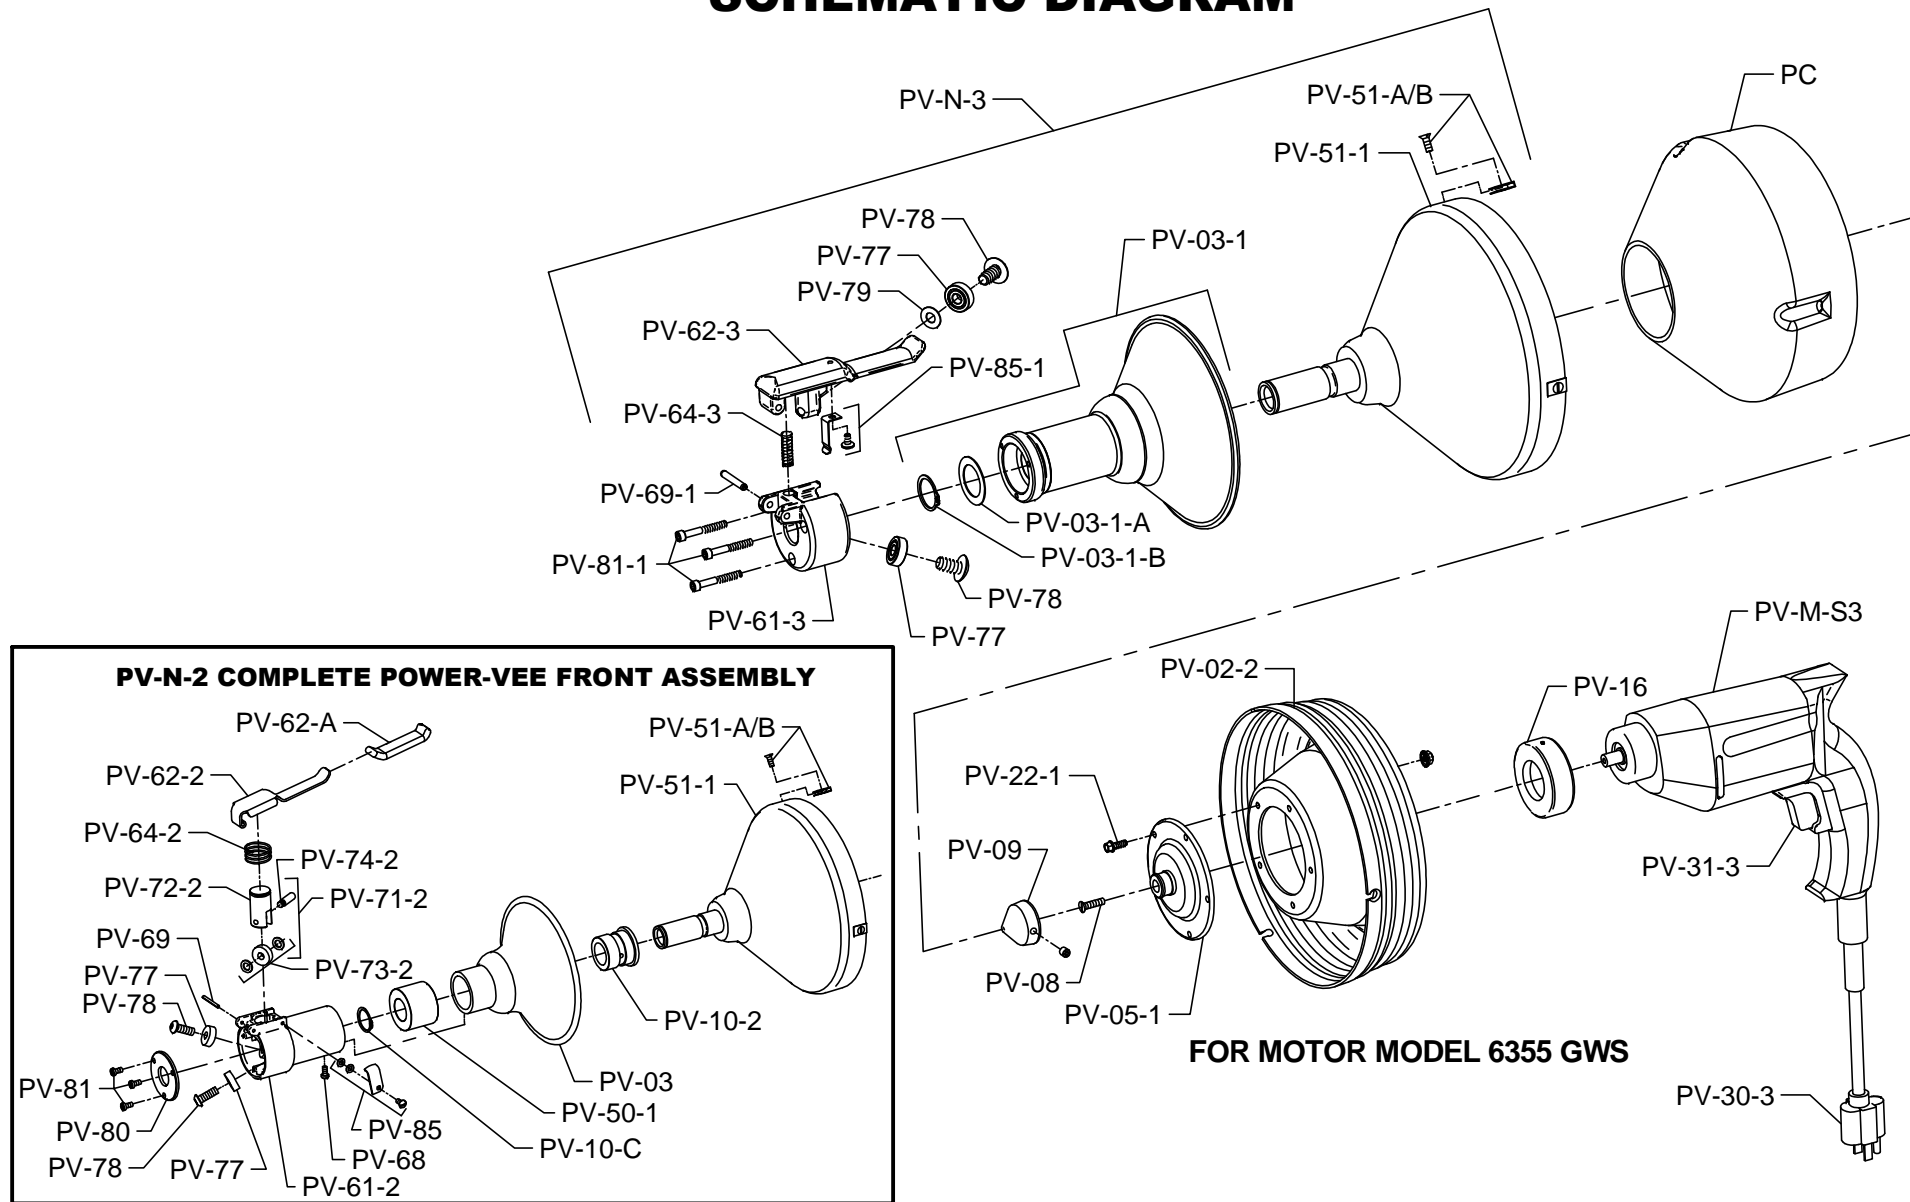

POWER-VEE SCHEMATIC DIAGRAM

IMPORTANT: When ordering, give Serial Number of Machine.