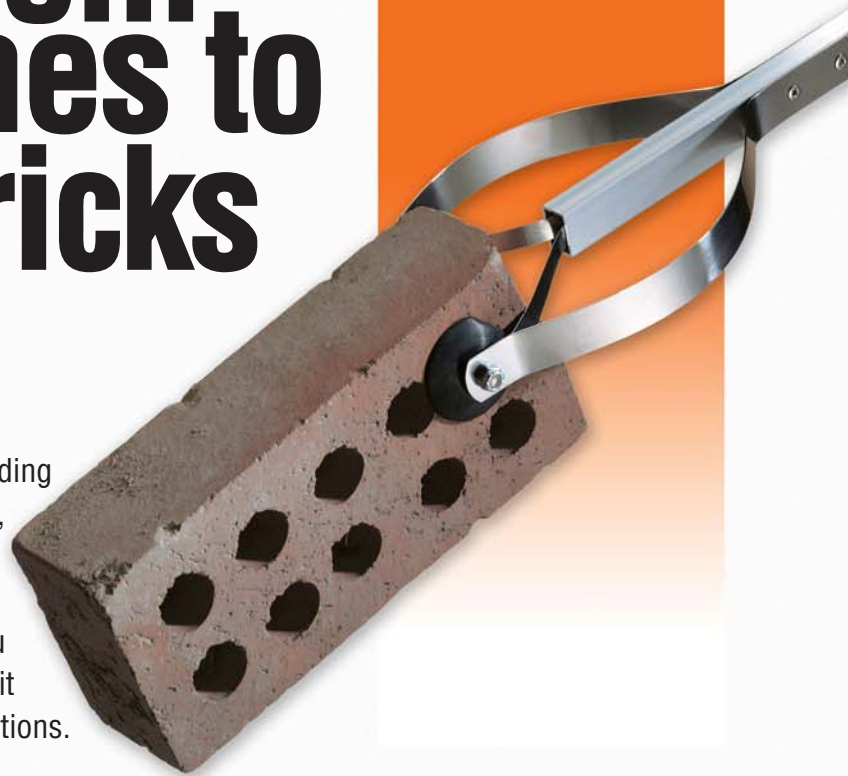

EasyReach™

EXTENDS YOUR REACH

Picks up everything from dimes to bricks

You'll find dozens of uses for this labor-saving, back saving device. Forget awkward stretching, bending and precarious ladder-climbing. Use the lightweight, smooth-handling EasyReach to clear traps and manholes of rocks and debris, to grab objects from hard to get at places, and to change light bulbs. You can even retrieve golf balls from ponds and pick fruit from trees. There's no end to the number of applications.

General
SPECIALTIES

EasyReach™

Operation

The EasyReach is easy to use. Just squeeze the trigger and the jaws squeeze down and hang on to objects. It's sensitive enough to pick up small screws and washers, yet strong enough to pick up a five pound rock. And with the EasyReach Locking Trigger feature, you can grab and lock on to objects without further trigger pressure.

Construction

The EasyReach is made of extruded aluminum and stainless steel, making it very rugged and long lasting as well as corrosion resistant. Two thermal plastic elastomer rubber cups open 4½" to receive and grip nearly everything.

Many Models To Choose From

The EasyReach is available in 32", 40", and 60" lengths as well as 72", 96", and 120" lengths which fold for more convenient storage. With so many models to choose from, you'll find the right one to meet your needs.