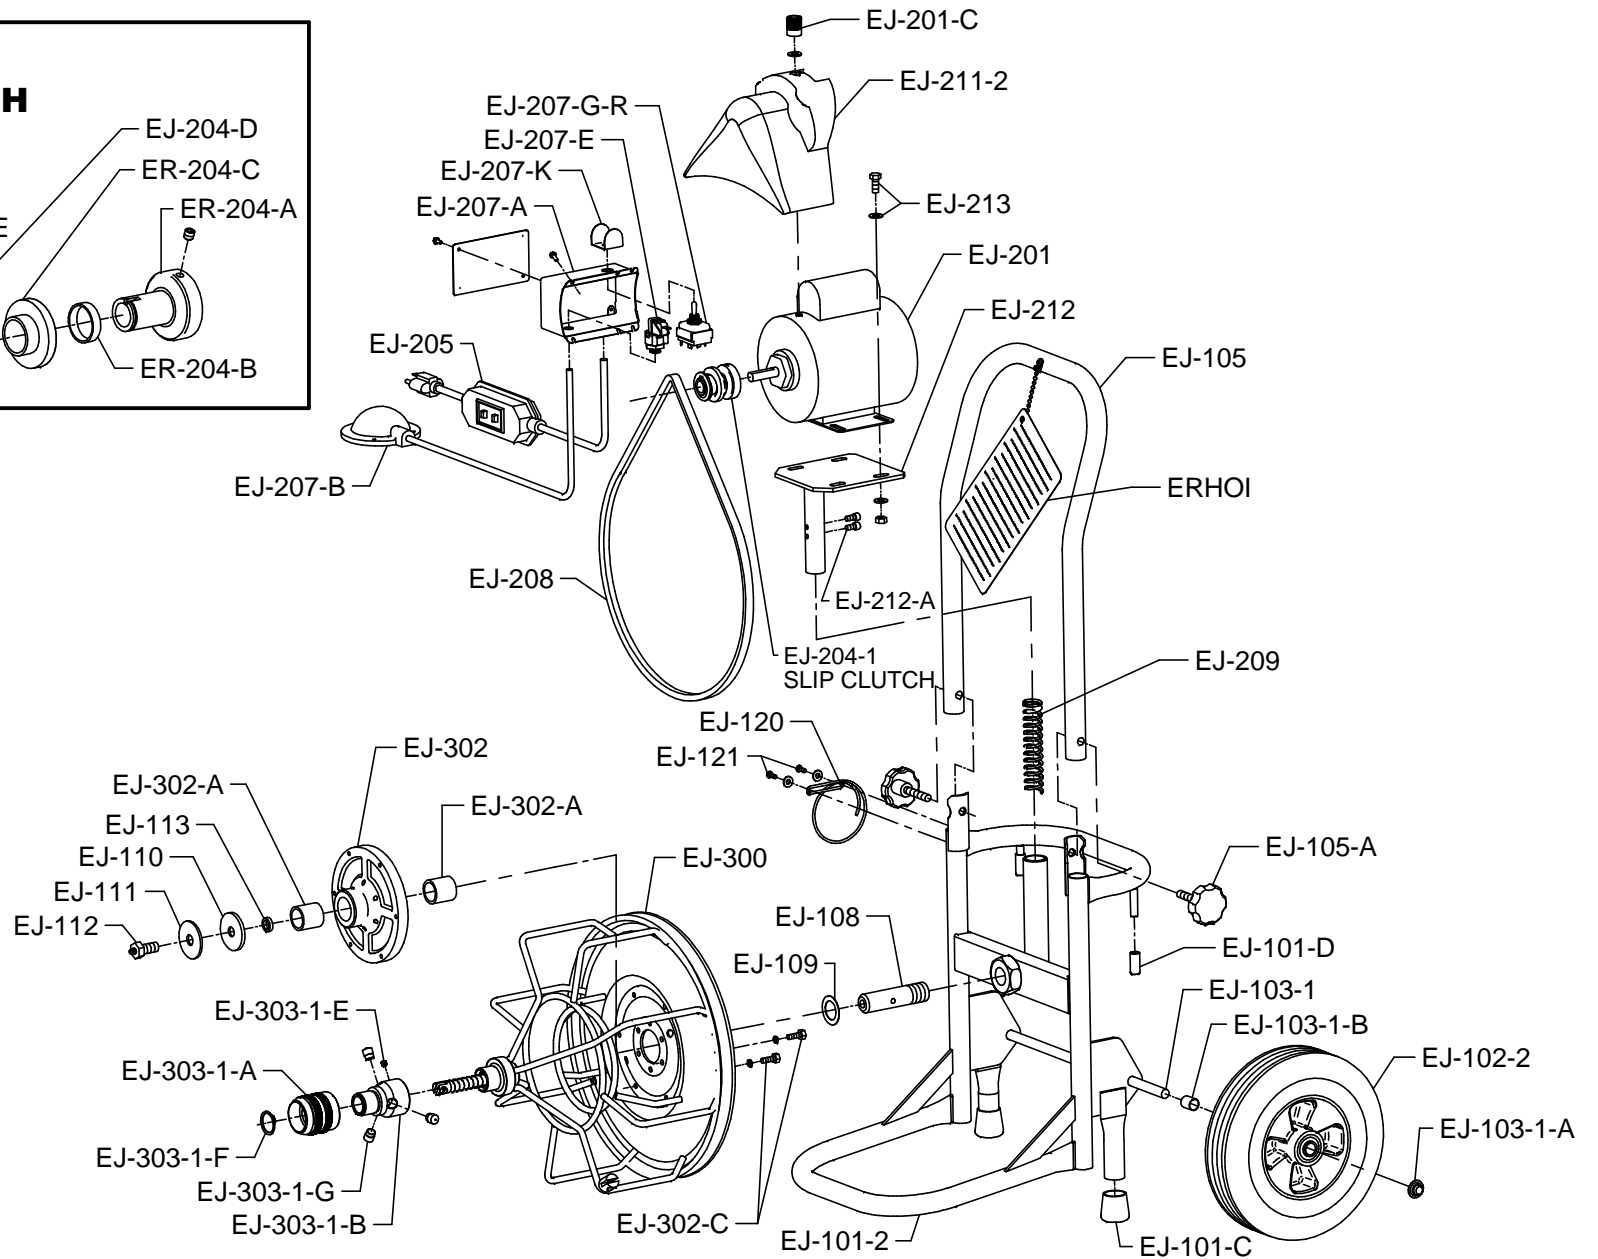

EASY ROOTER JUNIOR SCHEMATIC DIAGRAM

IMPORTANT: When ordering, give Serial Number of Machine.