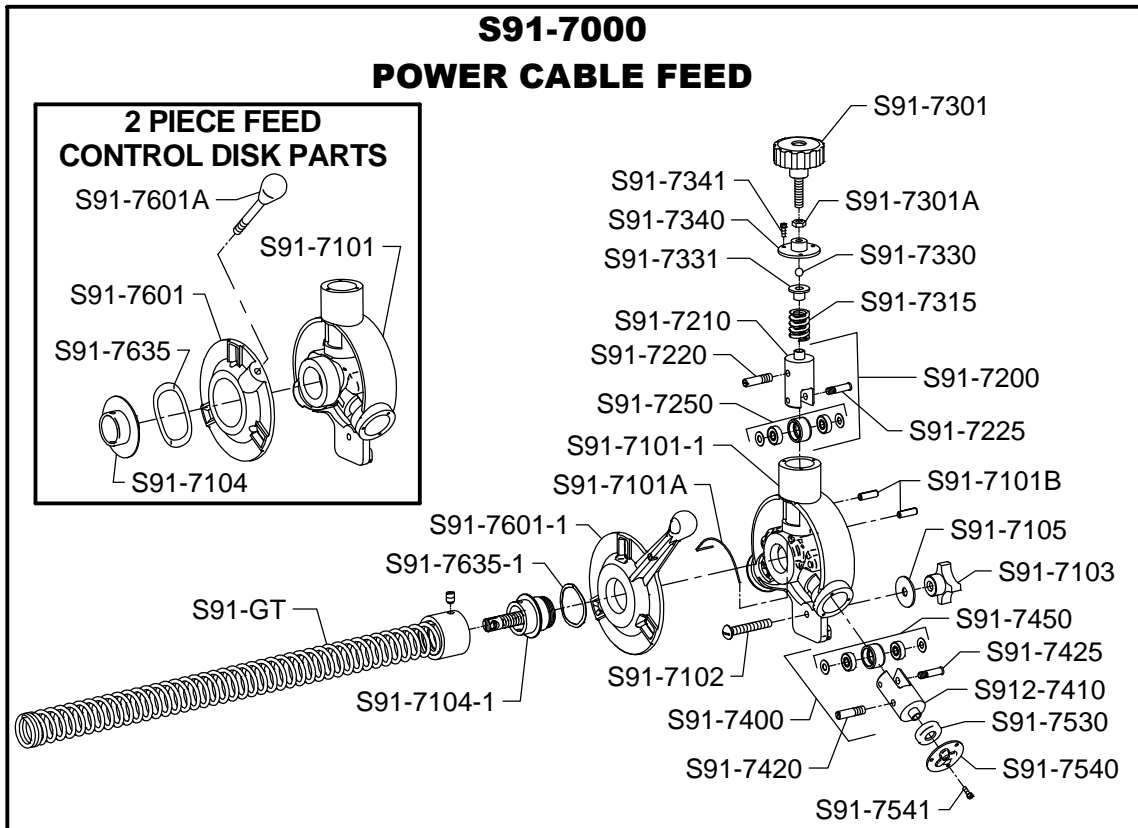

SPEEDROOTER 91 SCHEMATIC DIAGRAM

IMPORTANT: When ordering, give Serial Number of Machine.