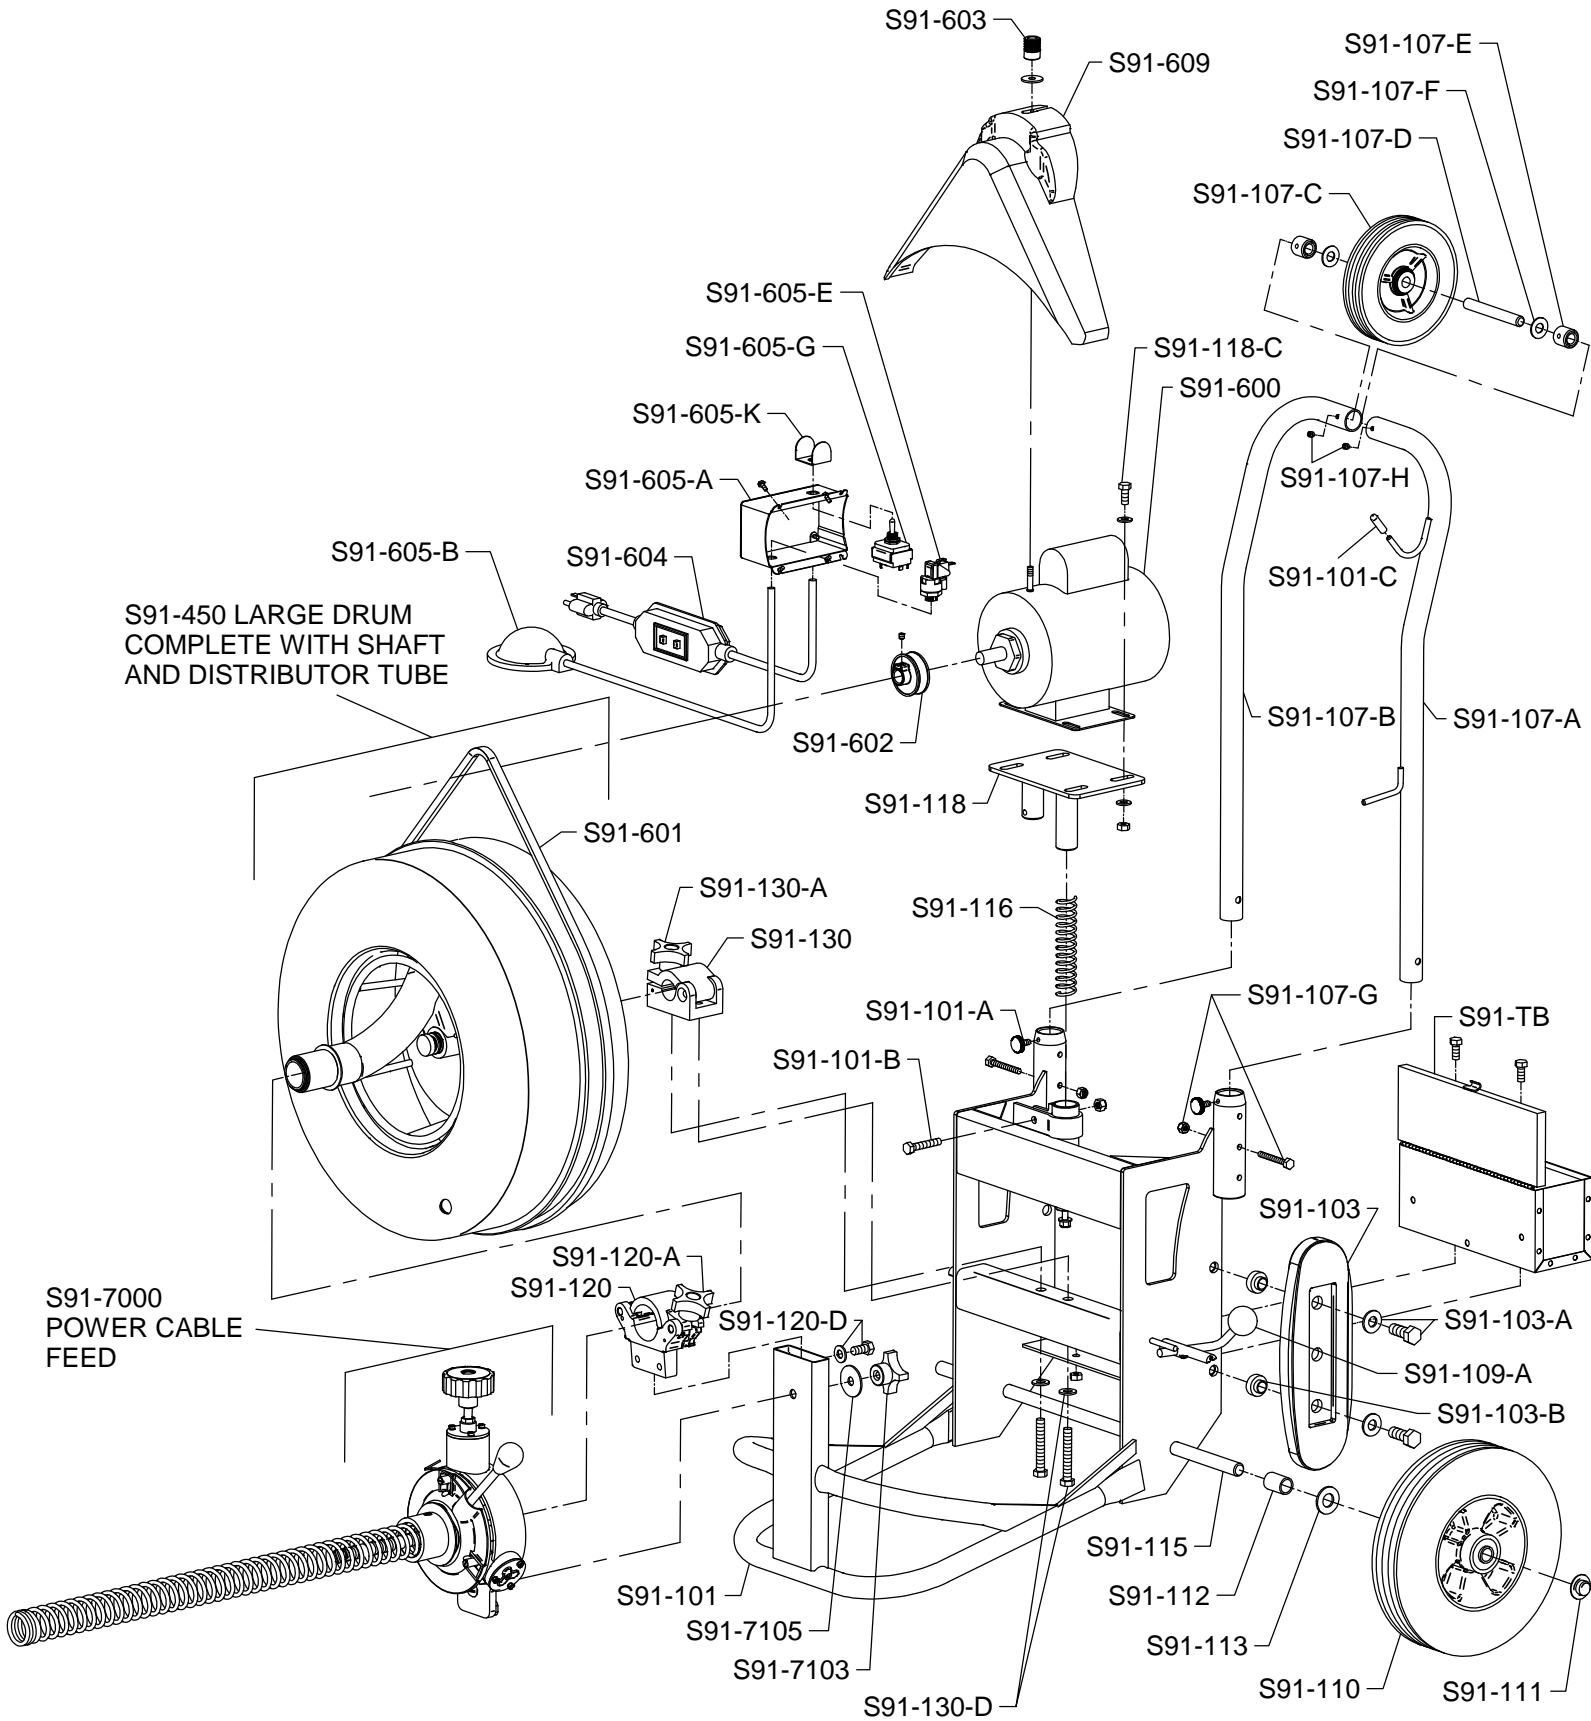

SPEEDROOTER 91 SCHEMATIC DIAGRAM

IMPORTANT: When ordering, give Serial Number of Machine.