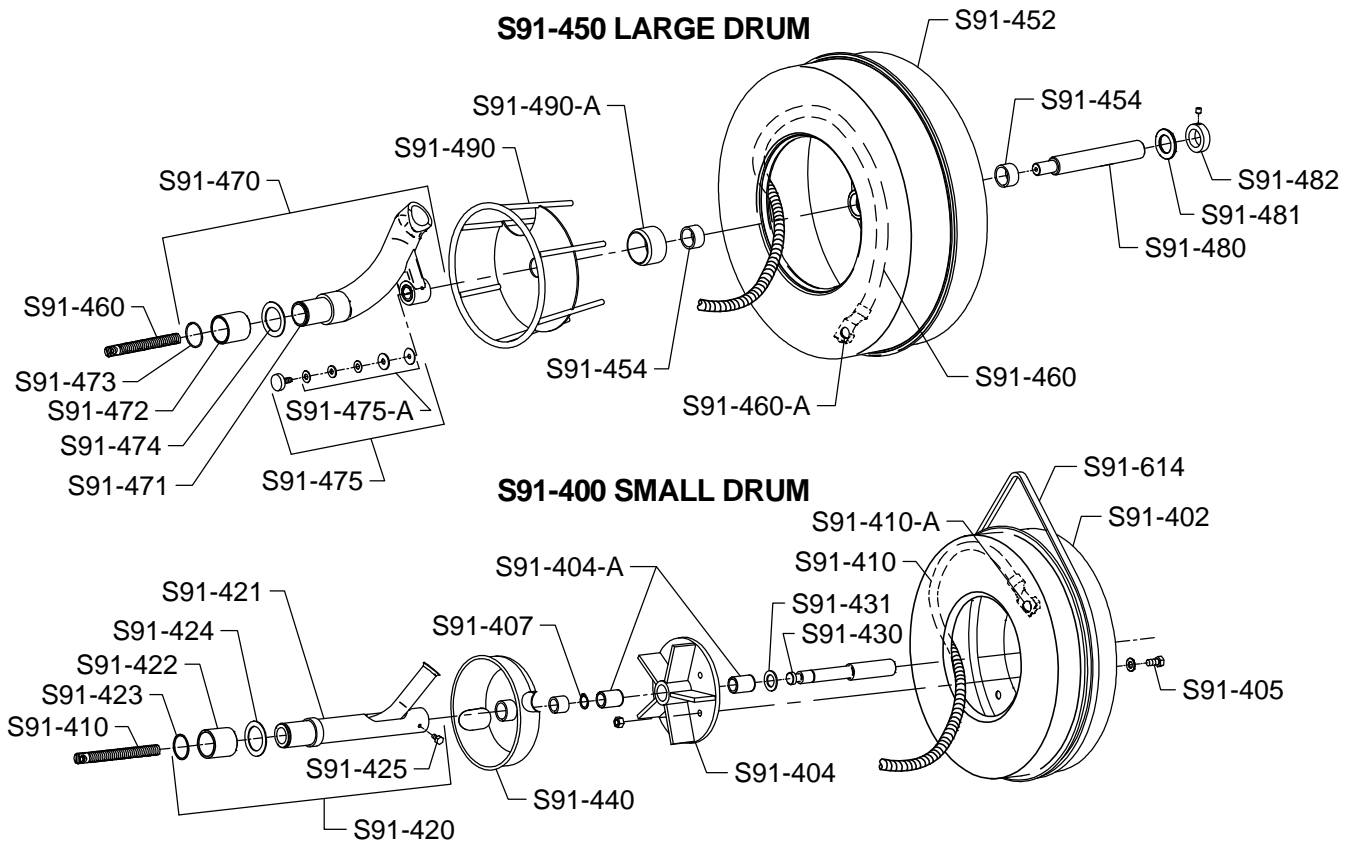

SPEEDROOTER 91 SCHEMATIC DIAGRAM

IMPORTANT: When ordering, give Serial Number of Machine.