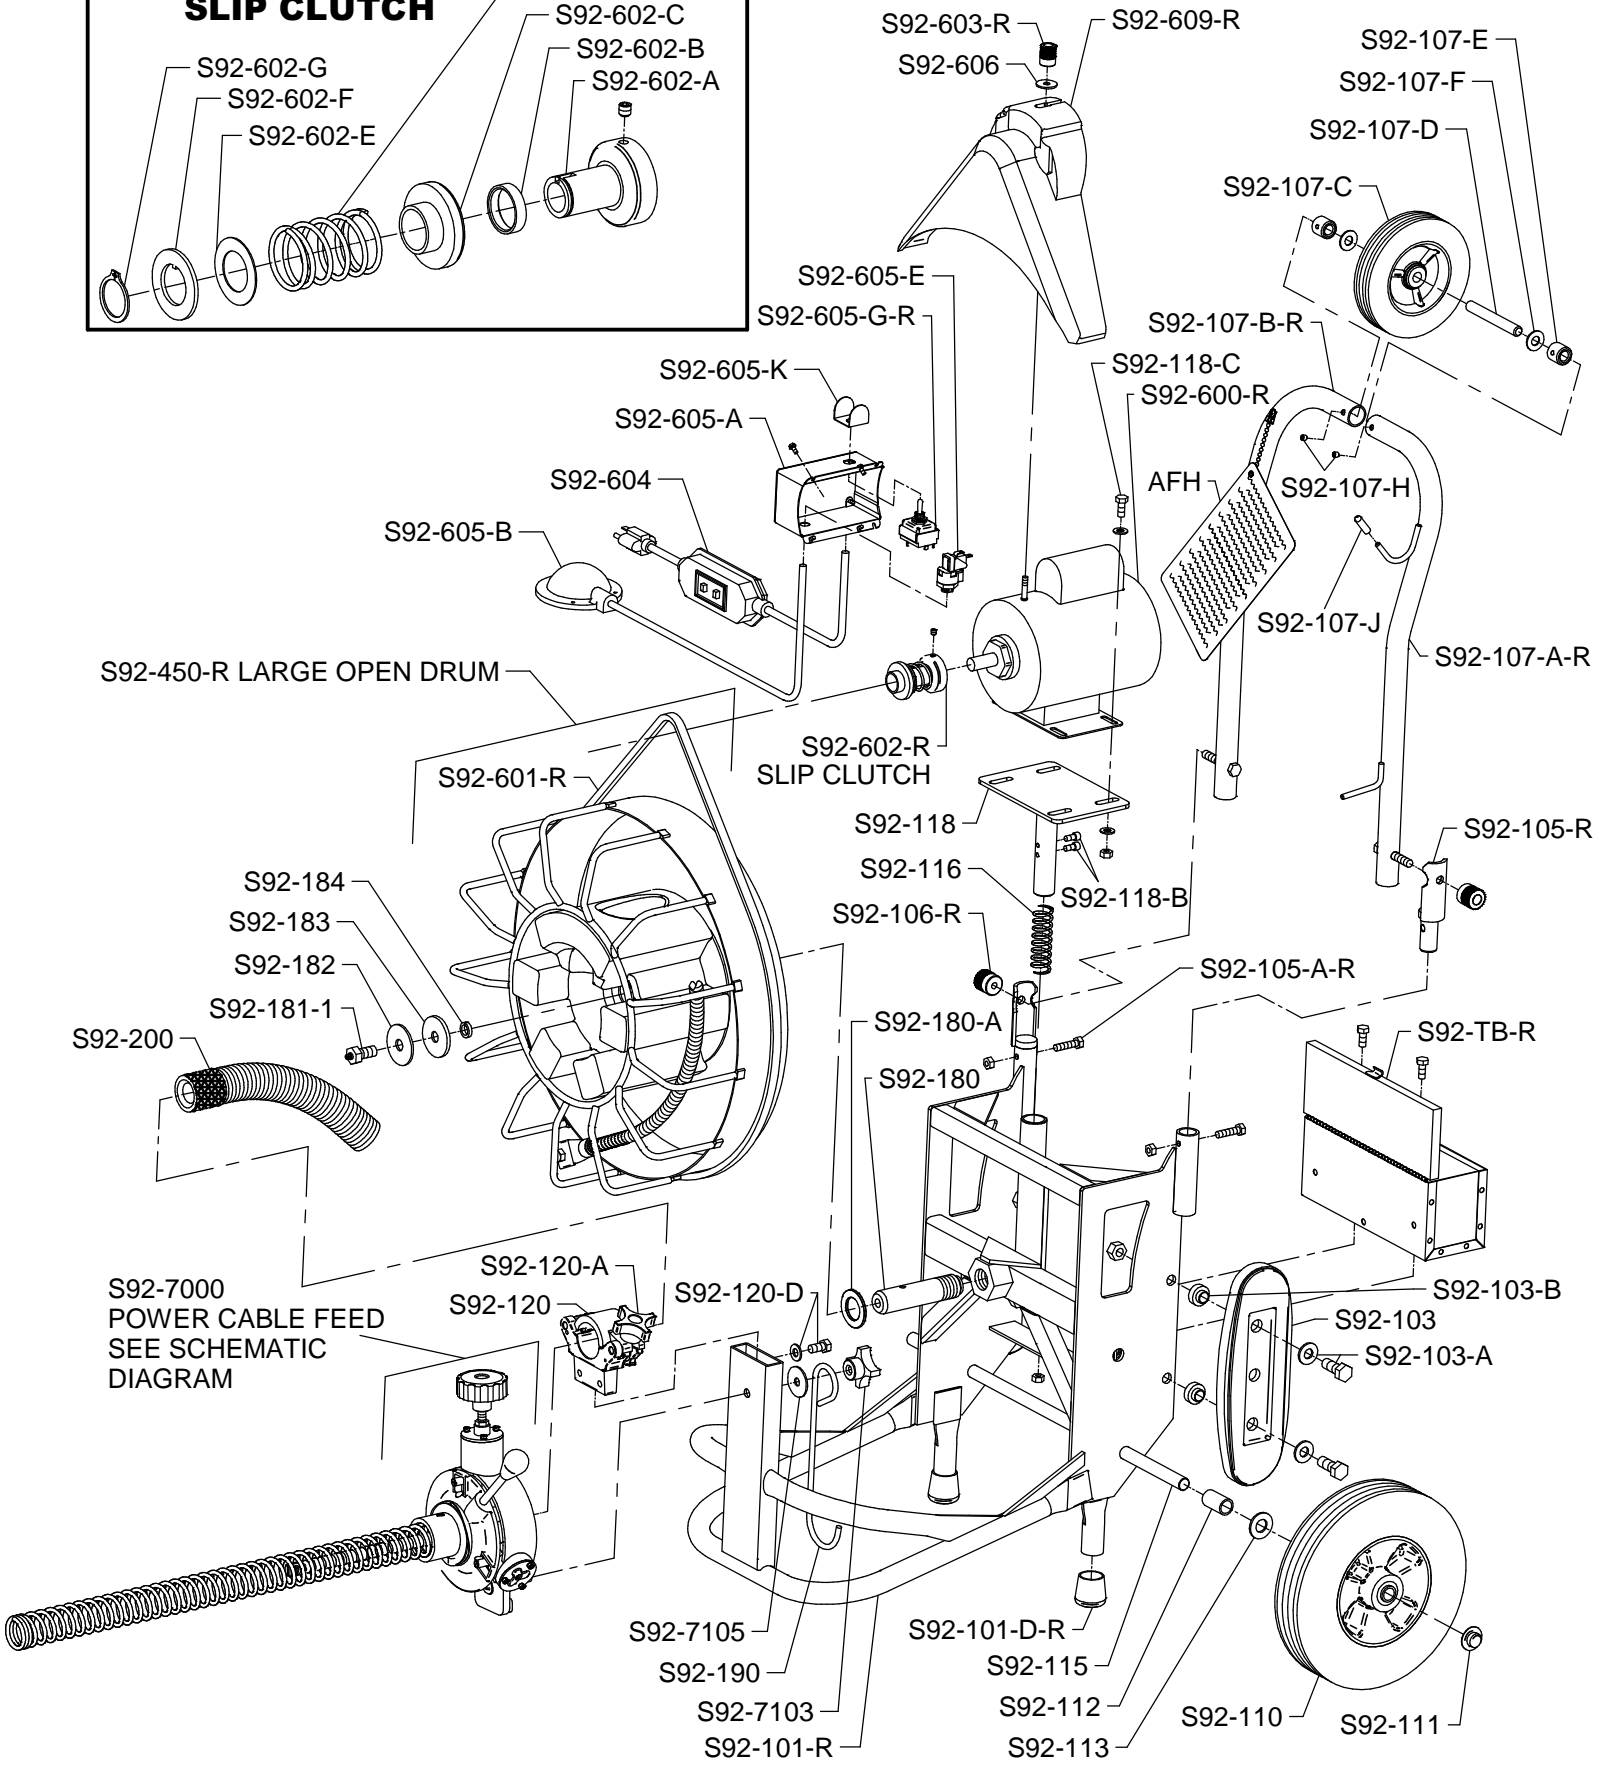

SPEEDROOTER 92R SCHEMATIC DIAGRAM

S92-450-R LARGE DRUM

S92-7000

POWER CABLE FEED

IMPORTANT: When ordering, give Serial Number of Machine.

SPEEDROOTER 92R SCHEMATIC DIAGRAM

S92-602-R SLIP CLUTCH

IMPORTANT: When ordering, give Serial Number of Machine.