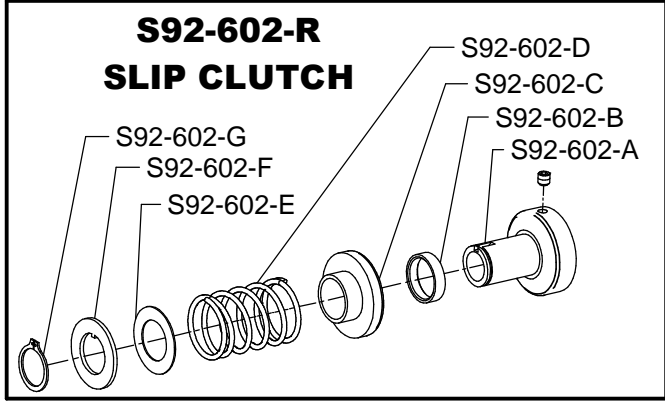

SPEEDROOTER 92R SCHEMATIC DIAGRAM

S92-450-R LARGE DRUM

S92-7000

POWER CABLE FEED

IMPORTANT: When ordering, give Serial Number of Machine.

SPEEDROOTER 92R SCHEMATIC DIAGRAM

S92-602-R SLIP CLUTCH

IMPORTANT: When ordering, give Serial Number of Machine.