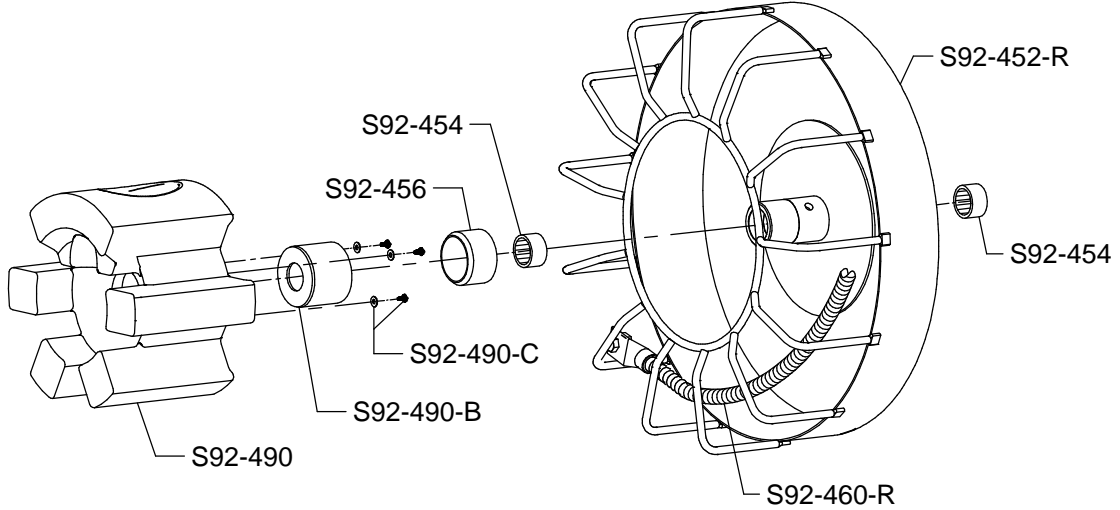

SPEEDROOTER 92R SCHEMATIC DIAGRAM

S92-450-R LARGE DRUM