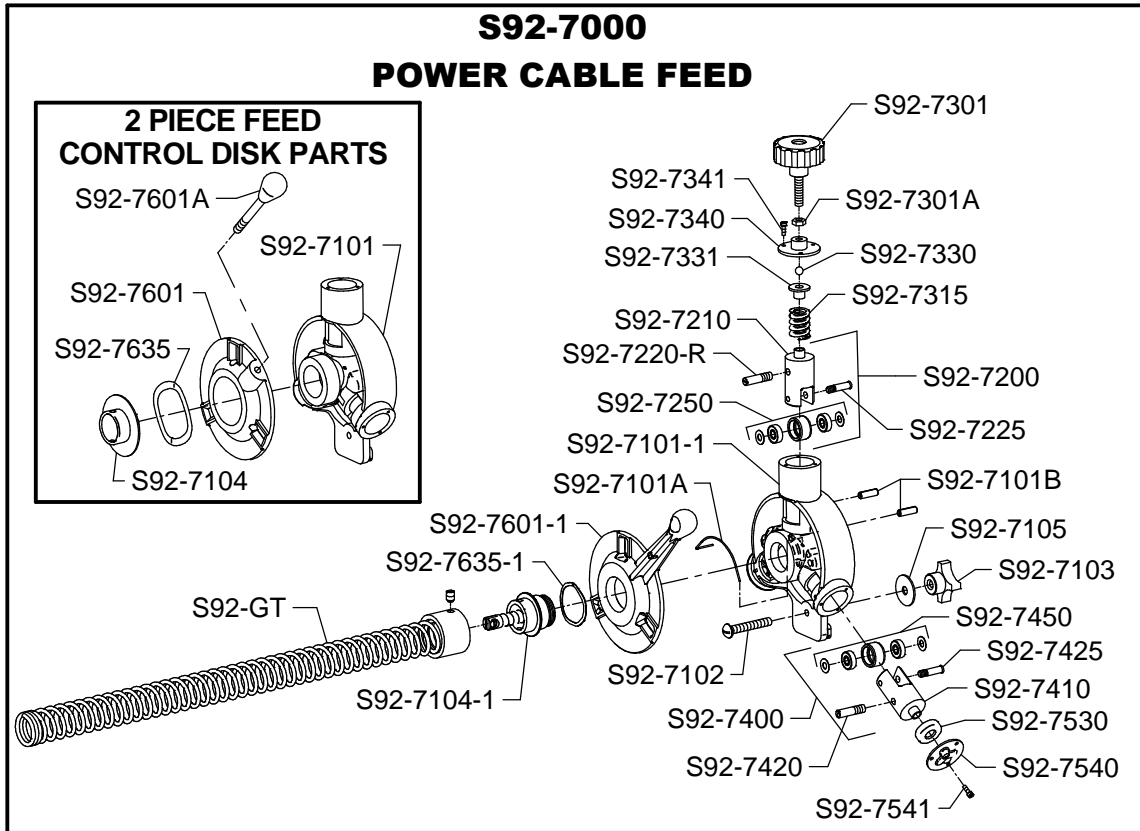

S92-7000

POWER CABLE FEED

IMPORTANT: When ordering, give Serial Number of Machine.