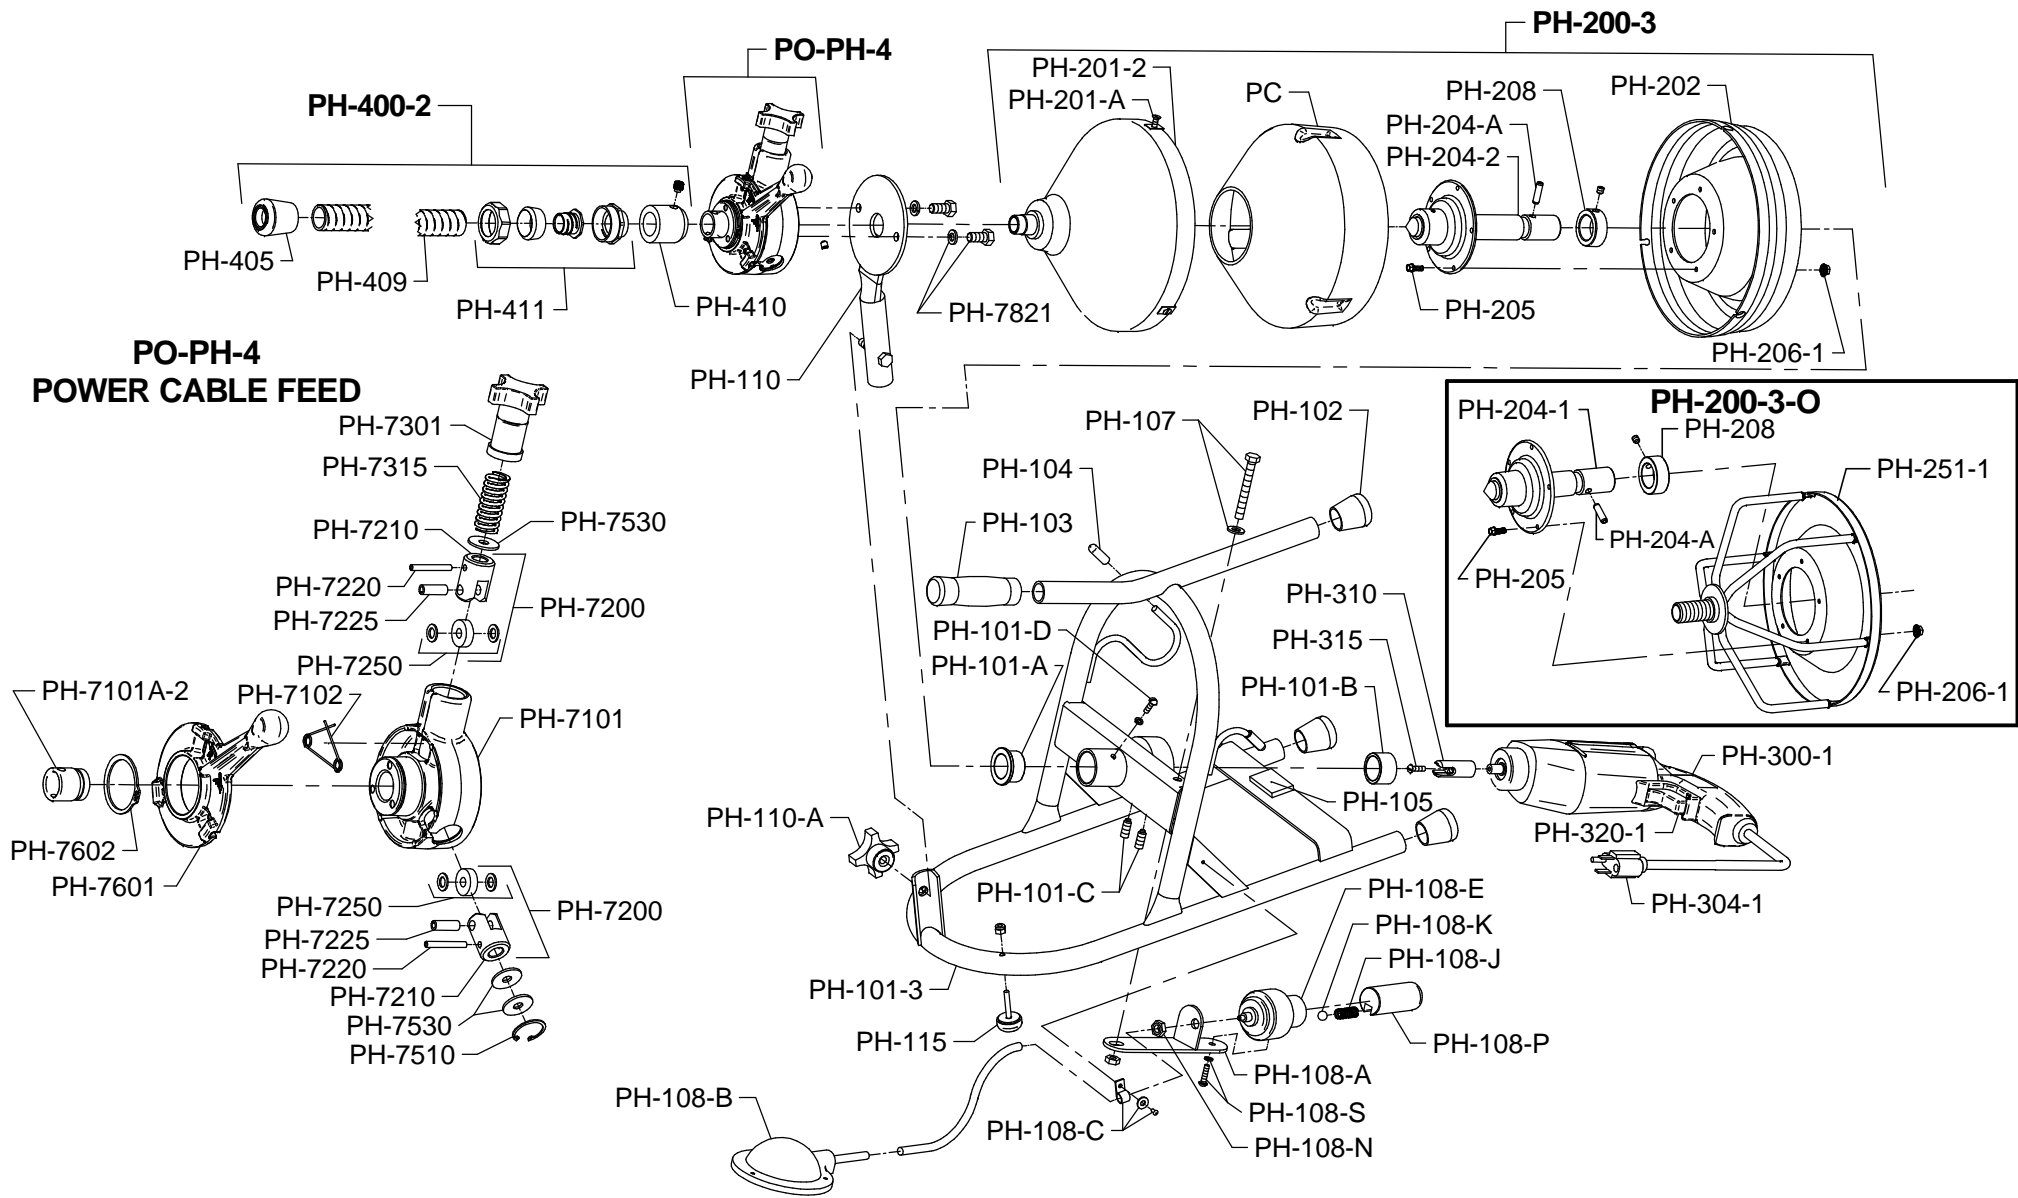

DRAIN-ROOTER PH SCHEMATIC DIAGRAM

IMPORTANT: When ordering, give Serial Number of Machine.