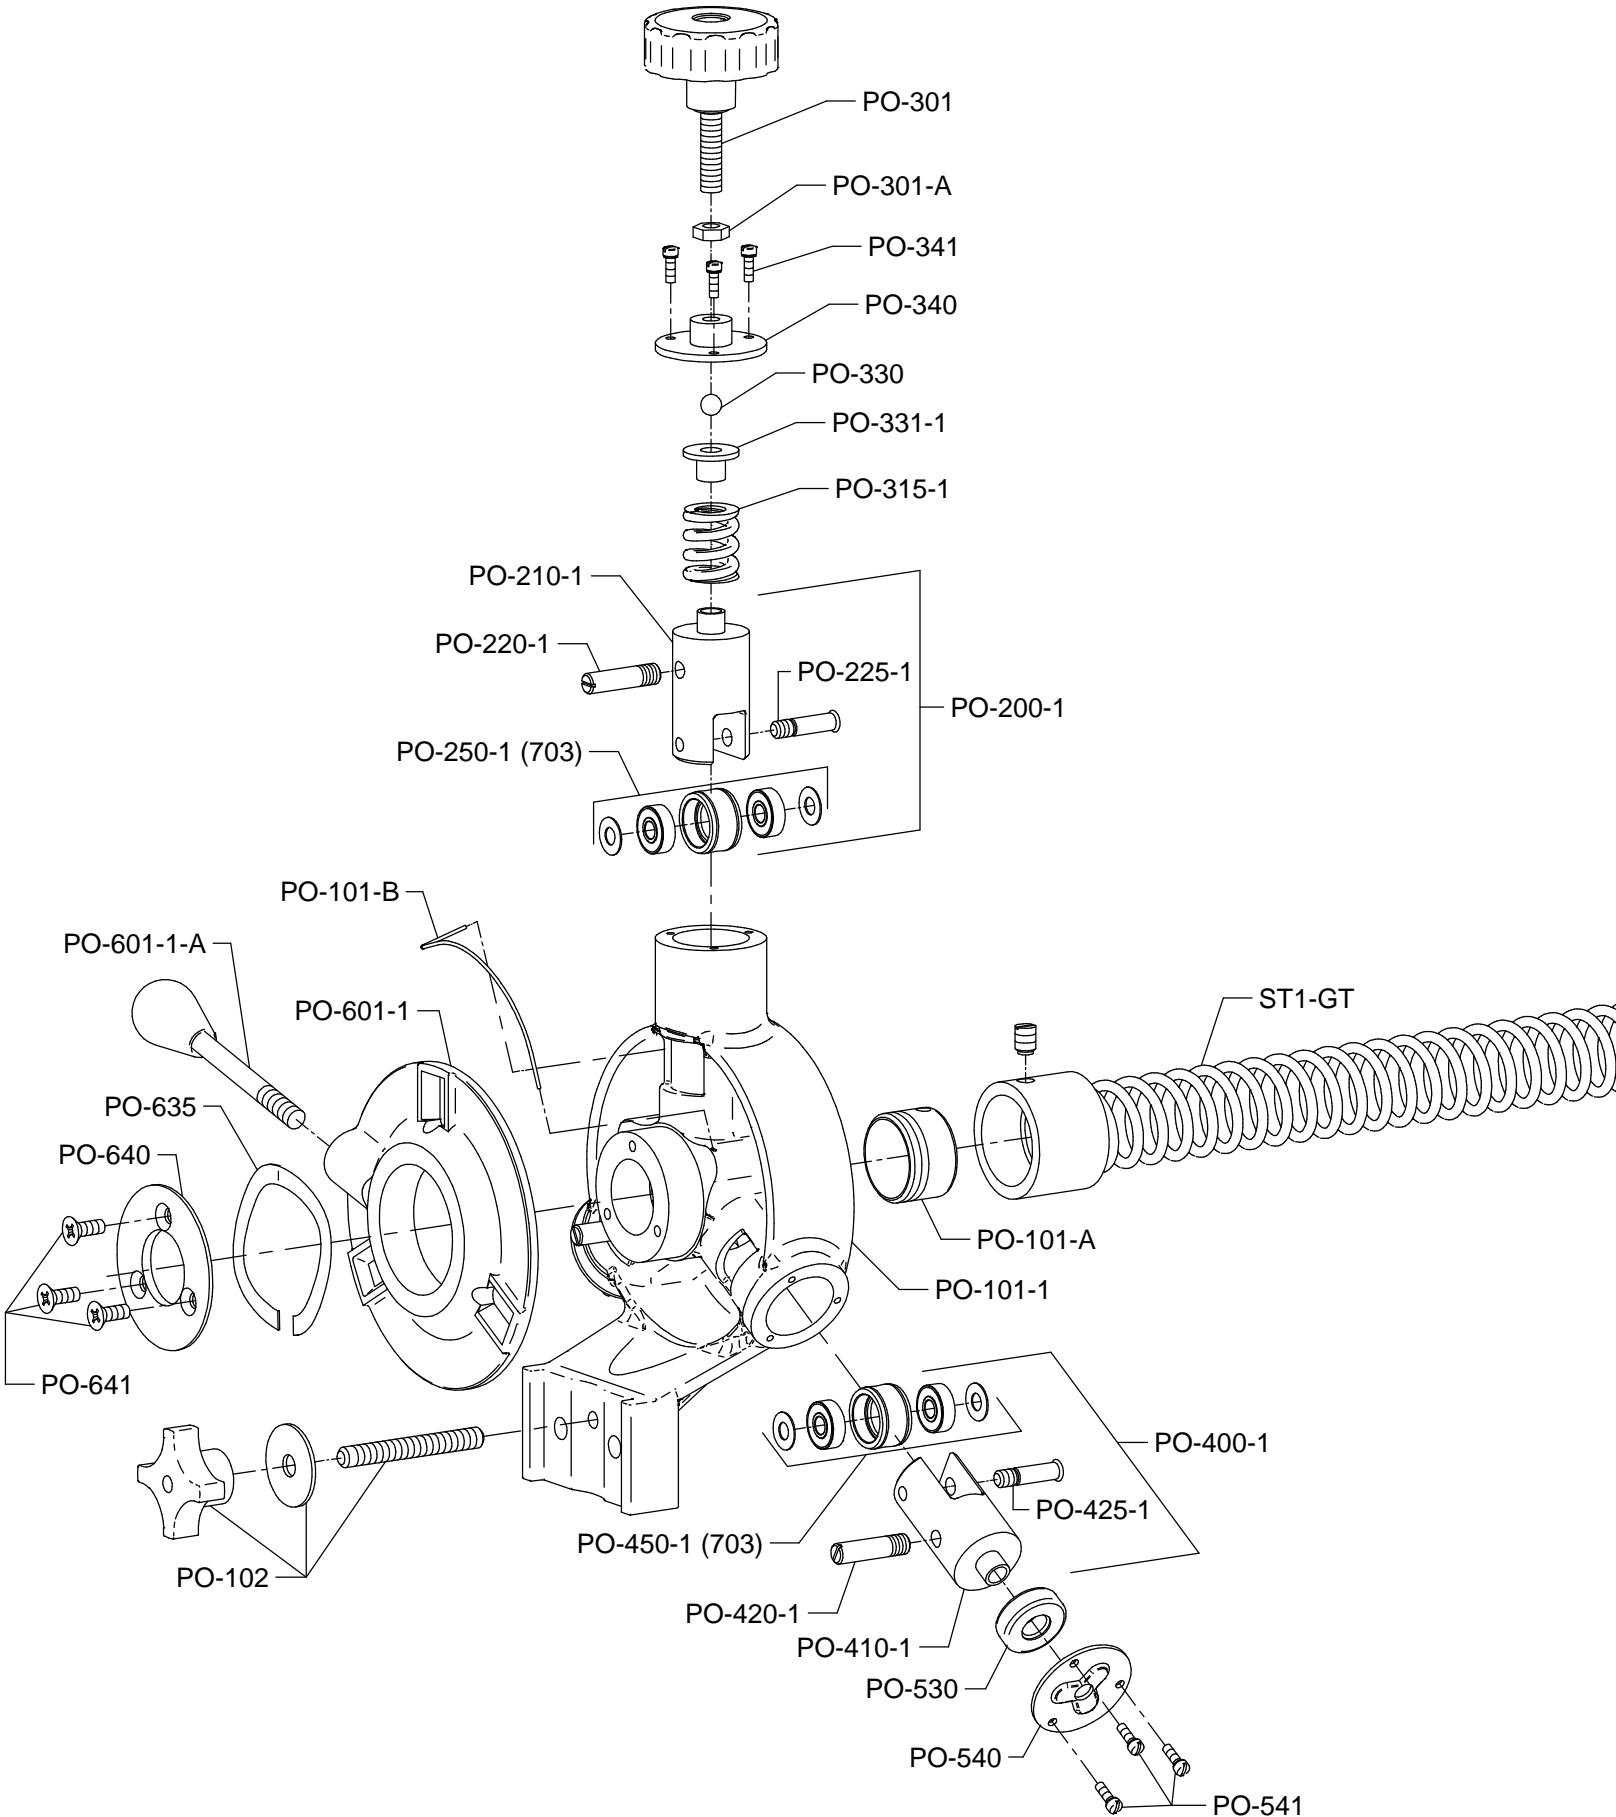

**SENIOR POWER CABLE FEED PARTS LIST**  
for Sewerooter Senior and Speedrooter

ITEM NO.	CATALOG NO.	DESCRIPTION	ITEM NO.	CATALOG NO.	DESCRIPTION
156020	PO-SR/GT	SR Power Cable Feed & Guide Tube	155091	* PO-400-1	Bottom Roller Assembly (Serial #2465 & Up)
155007	PO-101-1	Feed Body	155096	PO-410-1	Bottom Plated Steel Carrier (Serial #2465 & Up)
155008	PO-101-A	Spout	155101	PO-420-1	Swing Pin (Serial #2465 & Up)
155009	PO-101-B	Lifting Spring	155106	PO-425-1	Bottom Roller Shaft (Serial #2465 & Up)
155010	PO-102	Mounting Stud w/Knob & Washer	136120	PO-450-1	Bottom Roller w/Bearing (Serial #2465 & Up)
155015	PO-103	Mounting U-Bolt for SR (Thru. Serial #SR11606)	155126	* PO-510-1	Thrust Bearing Support Pad (Serial #2465 & Up)
155026	* PO-200-1	Top Roller Assembly (Serial #2465 & Up)	155130	PO-530	Thrust Bearing
155031	PO-210-1	Top Plated Steel Carrier	155135	PO-540	Cable Adjustment Plate
155036	PO-220-1	Swing Pin (Serial #2310 & Up)	155140	PO-541	Plate Screws & Washers (3)
155041	PO-225-1	Feed Roller Shaft (Serial #2465 & Up)	155180	PO-601-1	Feed Control Disc w/Lever & Knob
136120	PO-250-1	Feed Roller w/Bearing (Serial #2465 & Up)	155182	PO-601-1-A	Lever & Knob for Control Disc
155060	PO-301	Feed Pressure Knob	155190	PO-635	Wave Washer
155062	PO-301-A	Limiting Nut	155200	PO-640	Feed Control Retaining Cover
155066	* PO-315-1	Pressure Spring (Serial #2465 & Up)	155205	PO-641	Retaining Cover Screws (3)
155070	* PO-330	Ball Bearing	136110	PO-703	Set of Rollers (3)
155076	* PO-331-1	Ball Bearing Holder (Serial #2465 & Up)	155005	PO-RK	Power Feed Repair Kit
155080	PO-340	Top Cover Plate	132210	PO-DECAL	Set of Safety Decals
155085	PO-341	Cover Screws & Washers (3)	148170	SR-GT	Guide Tube for Senior

\*Denotes part included in PO-RK

Note: Parts for the Senior and Speedrooter Power Cable Feed WILL NOT interchange with parts for the Speedrooter 90/91/92 Power Cable Feed.

# POWER CABLE FEED SCHEMATIC DIAGRAM

**IMPORTANT: When ordering, give Serial Number of Machine.**