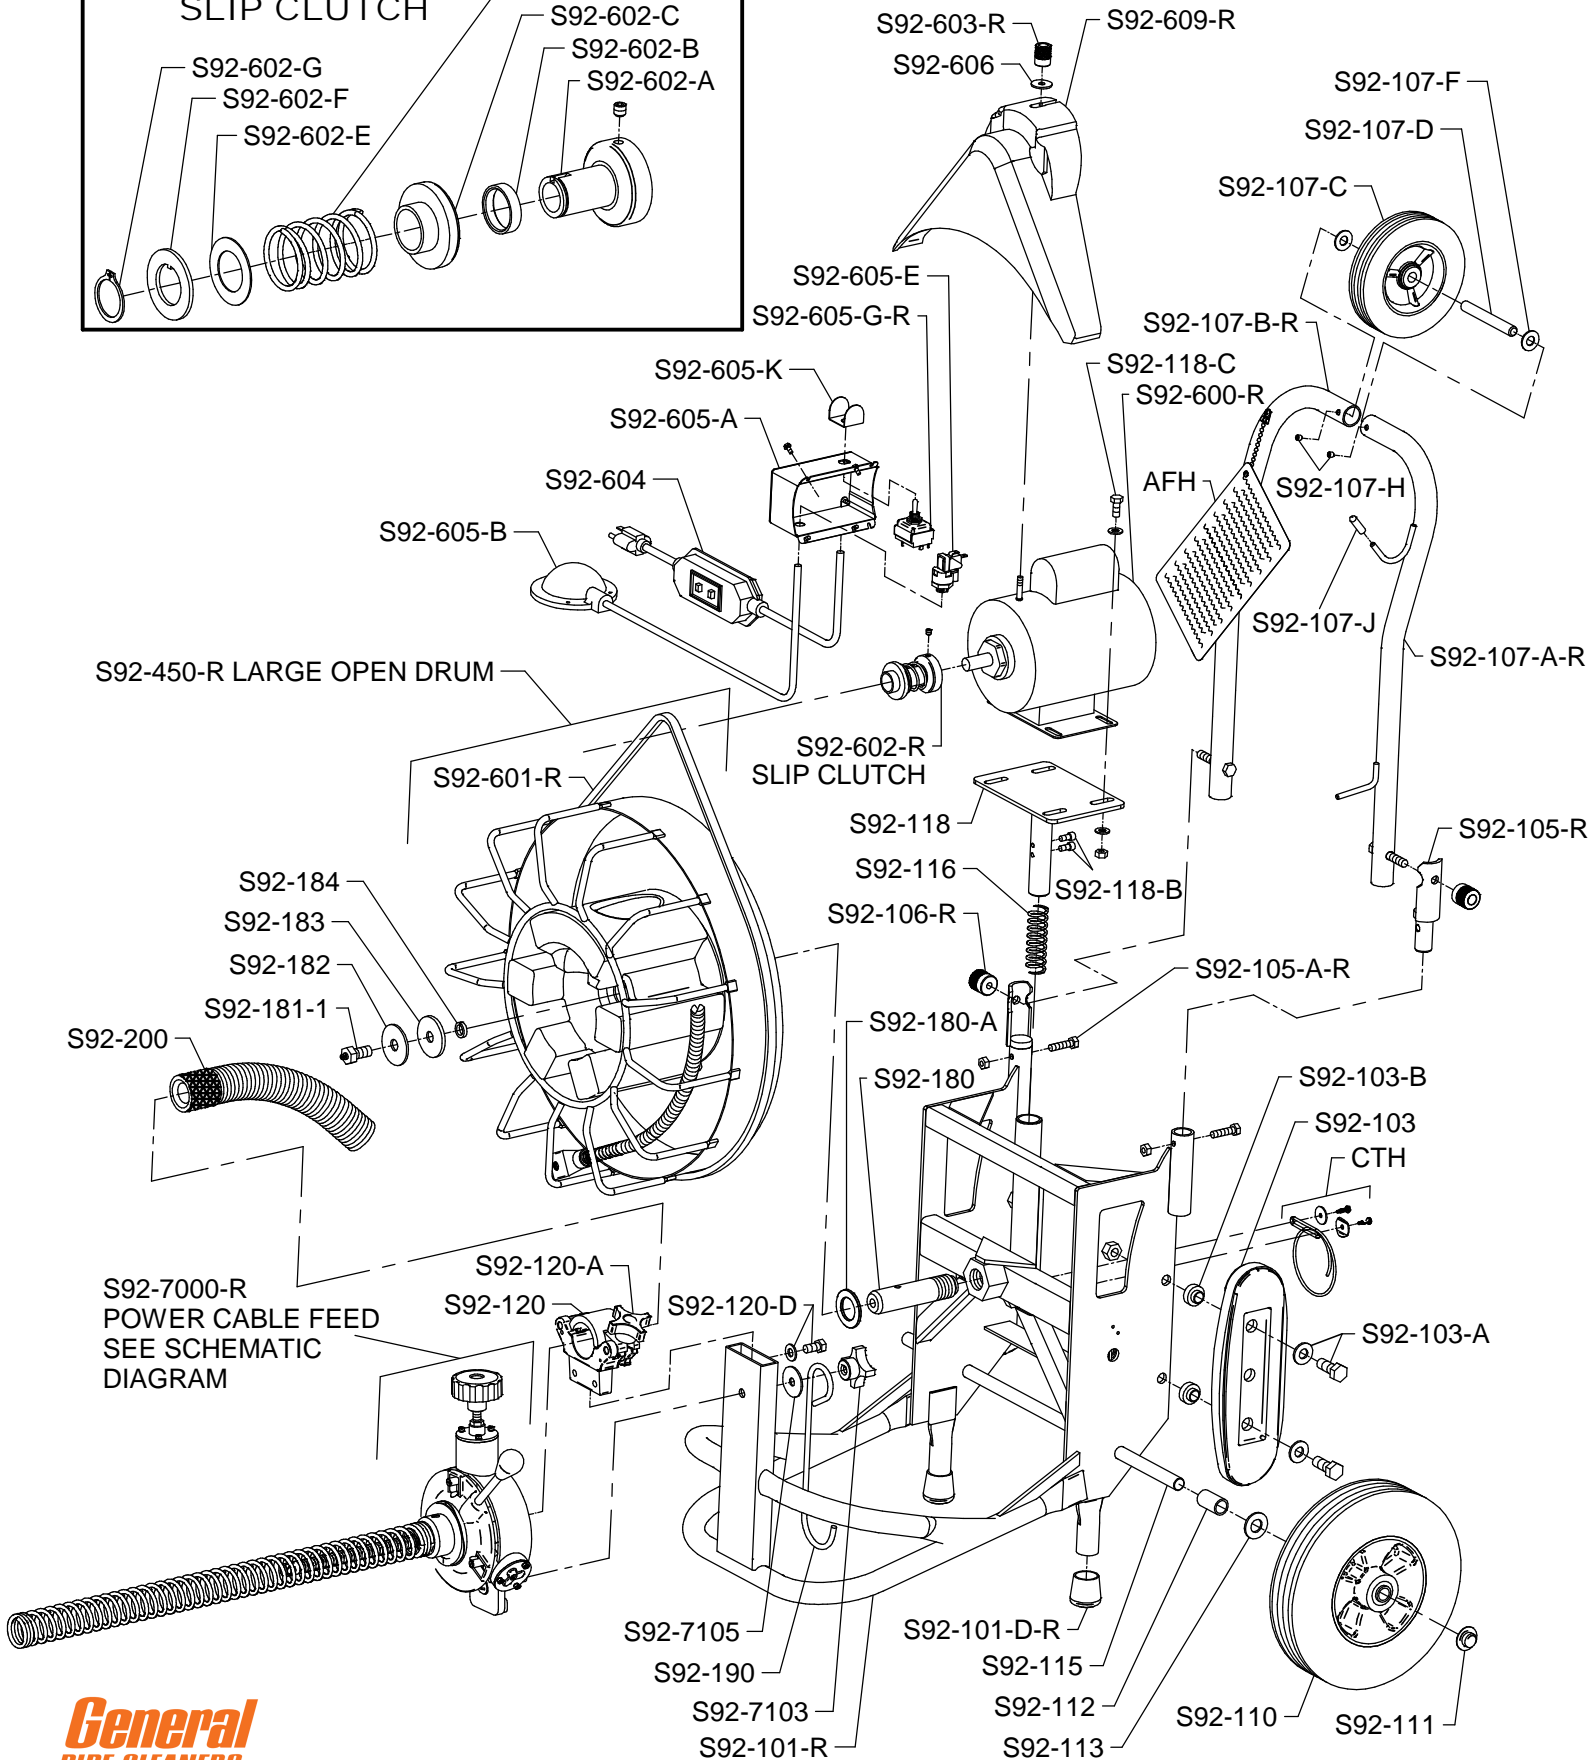

SPEEDROOTER 92R SCHEMATIC DIAGRAM