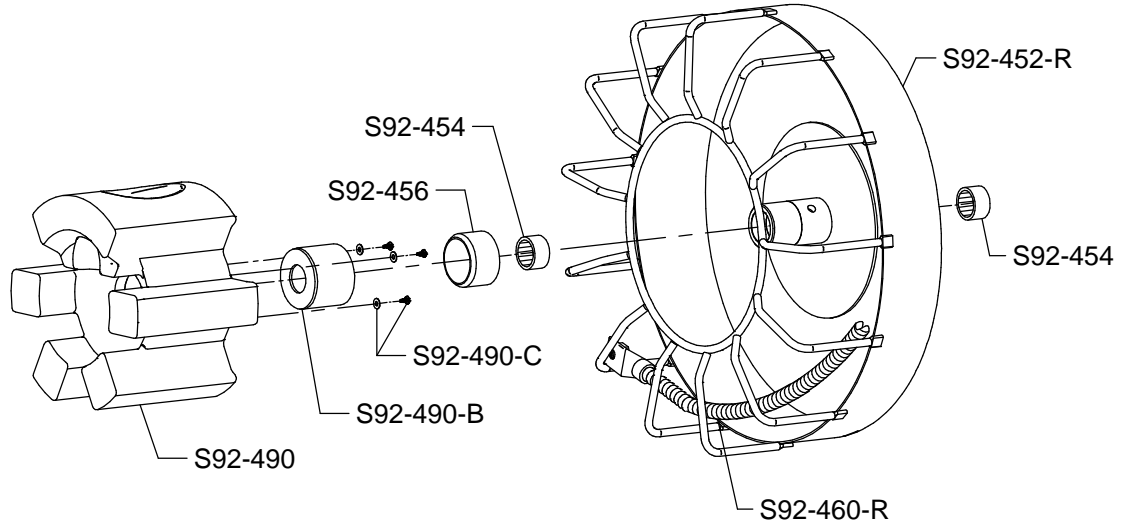

SPEEDROOTER 92R SCHEMATIC DIAGRAM

S92-450-R LARGE DRUM