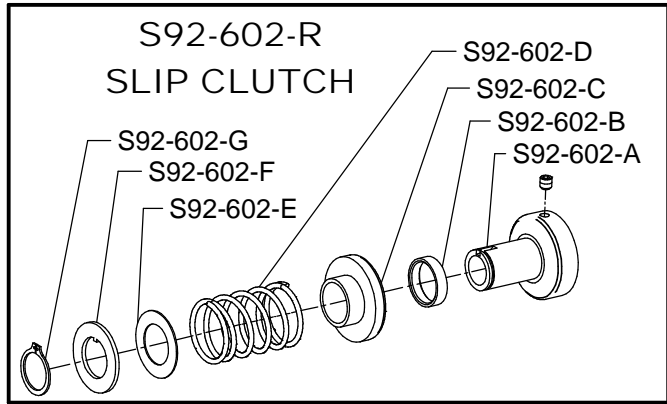

SPEEDROOTER 92R SCHEMATIC DIAGRAM