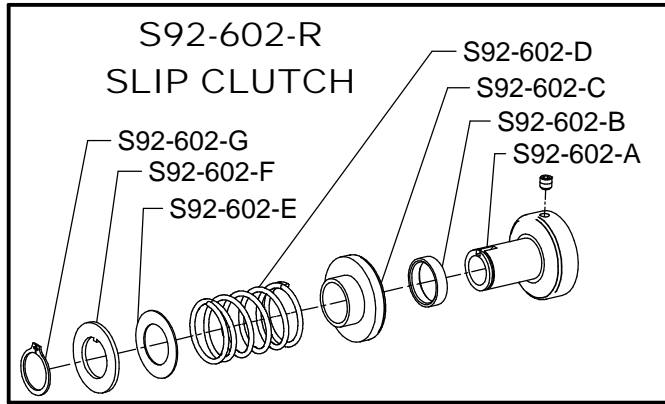

SPEEDROOTER 92R SCHEMATIC DIAGRAM