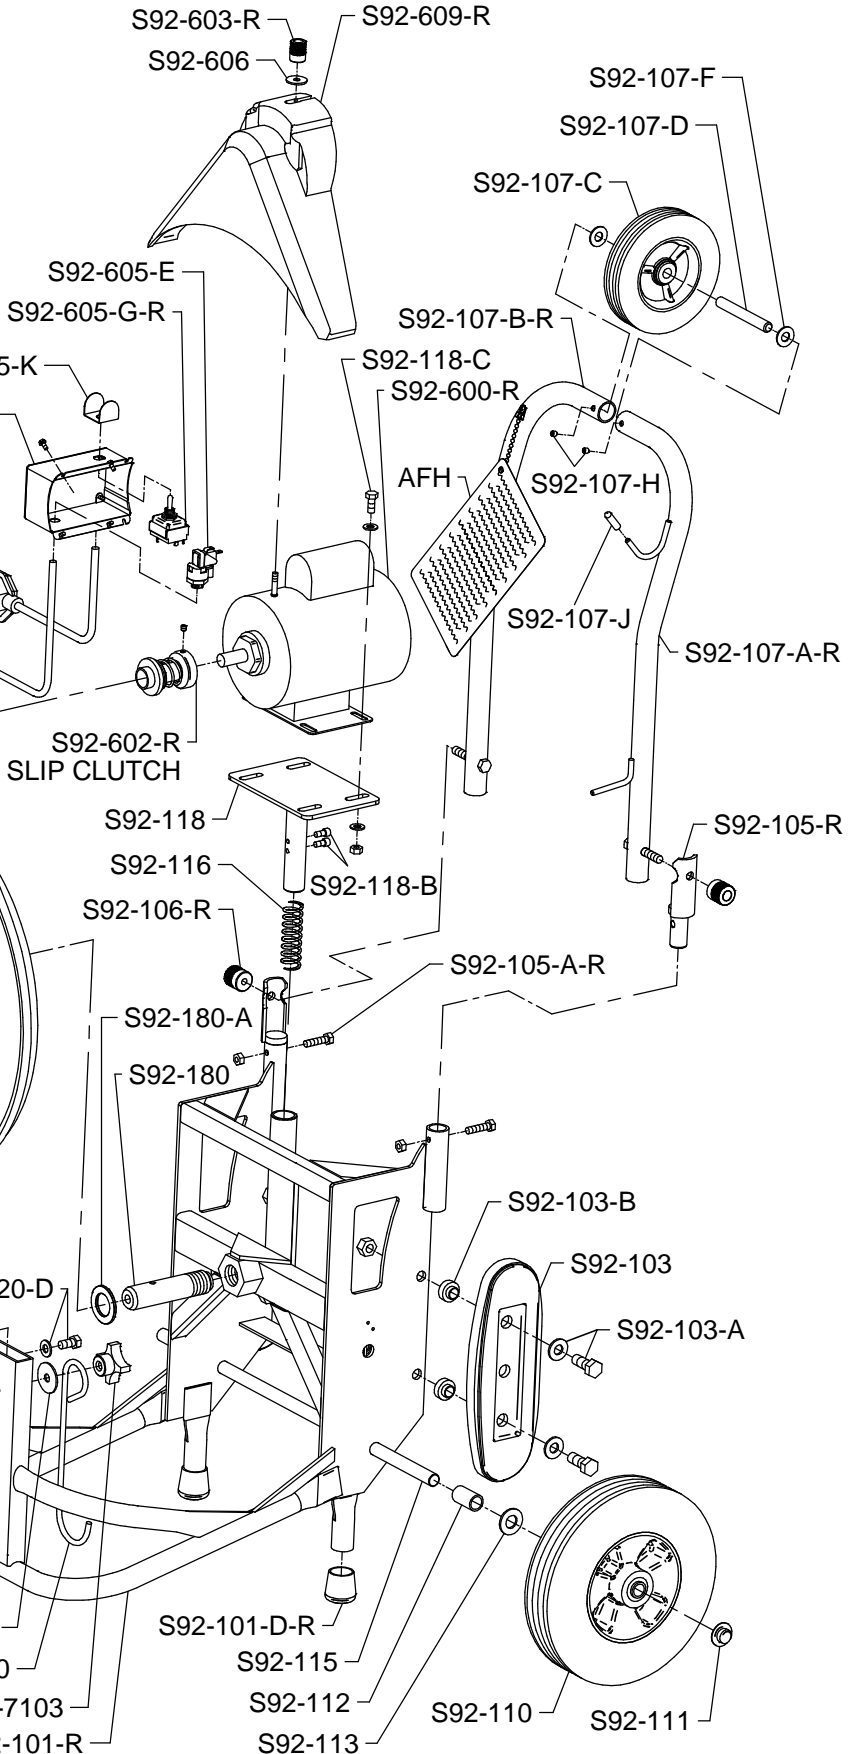

SPEEDROOTER 92R SCHEMATIC DIAGRAM