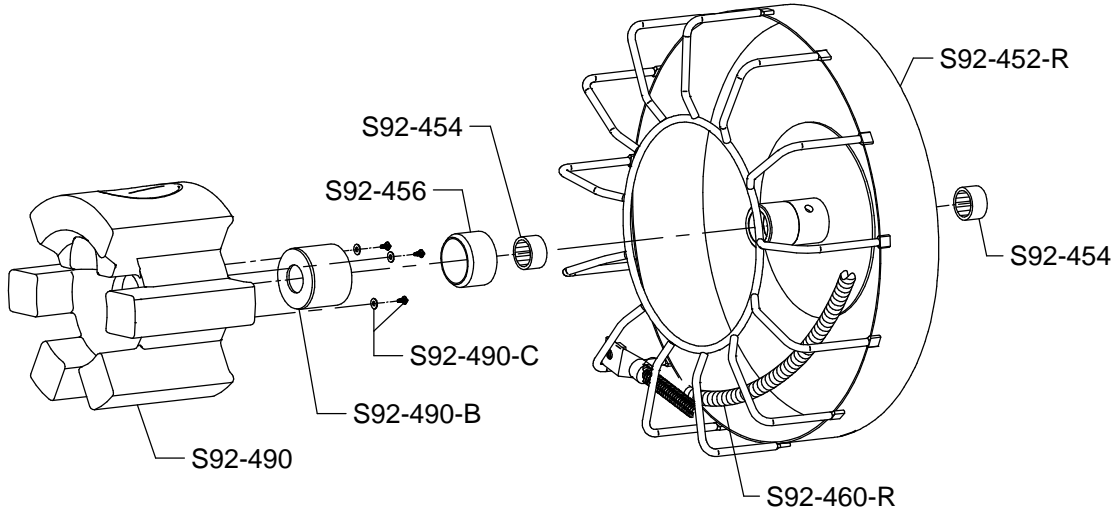

SPEEDROOTER 92R SCHEMATIC DIAGRAM

S92-450-R LARGE DRUM