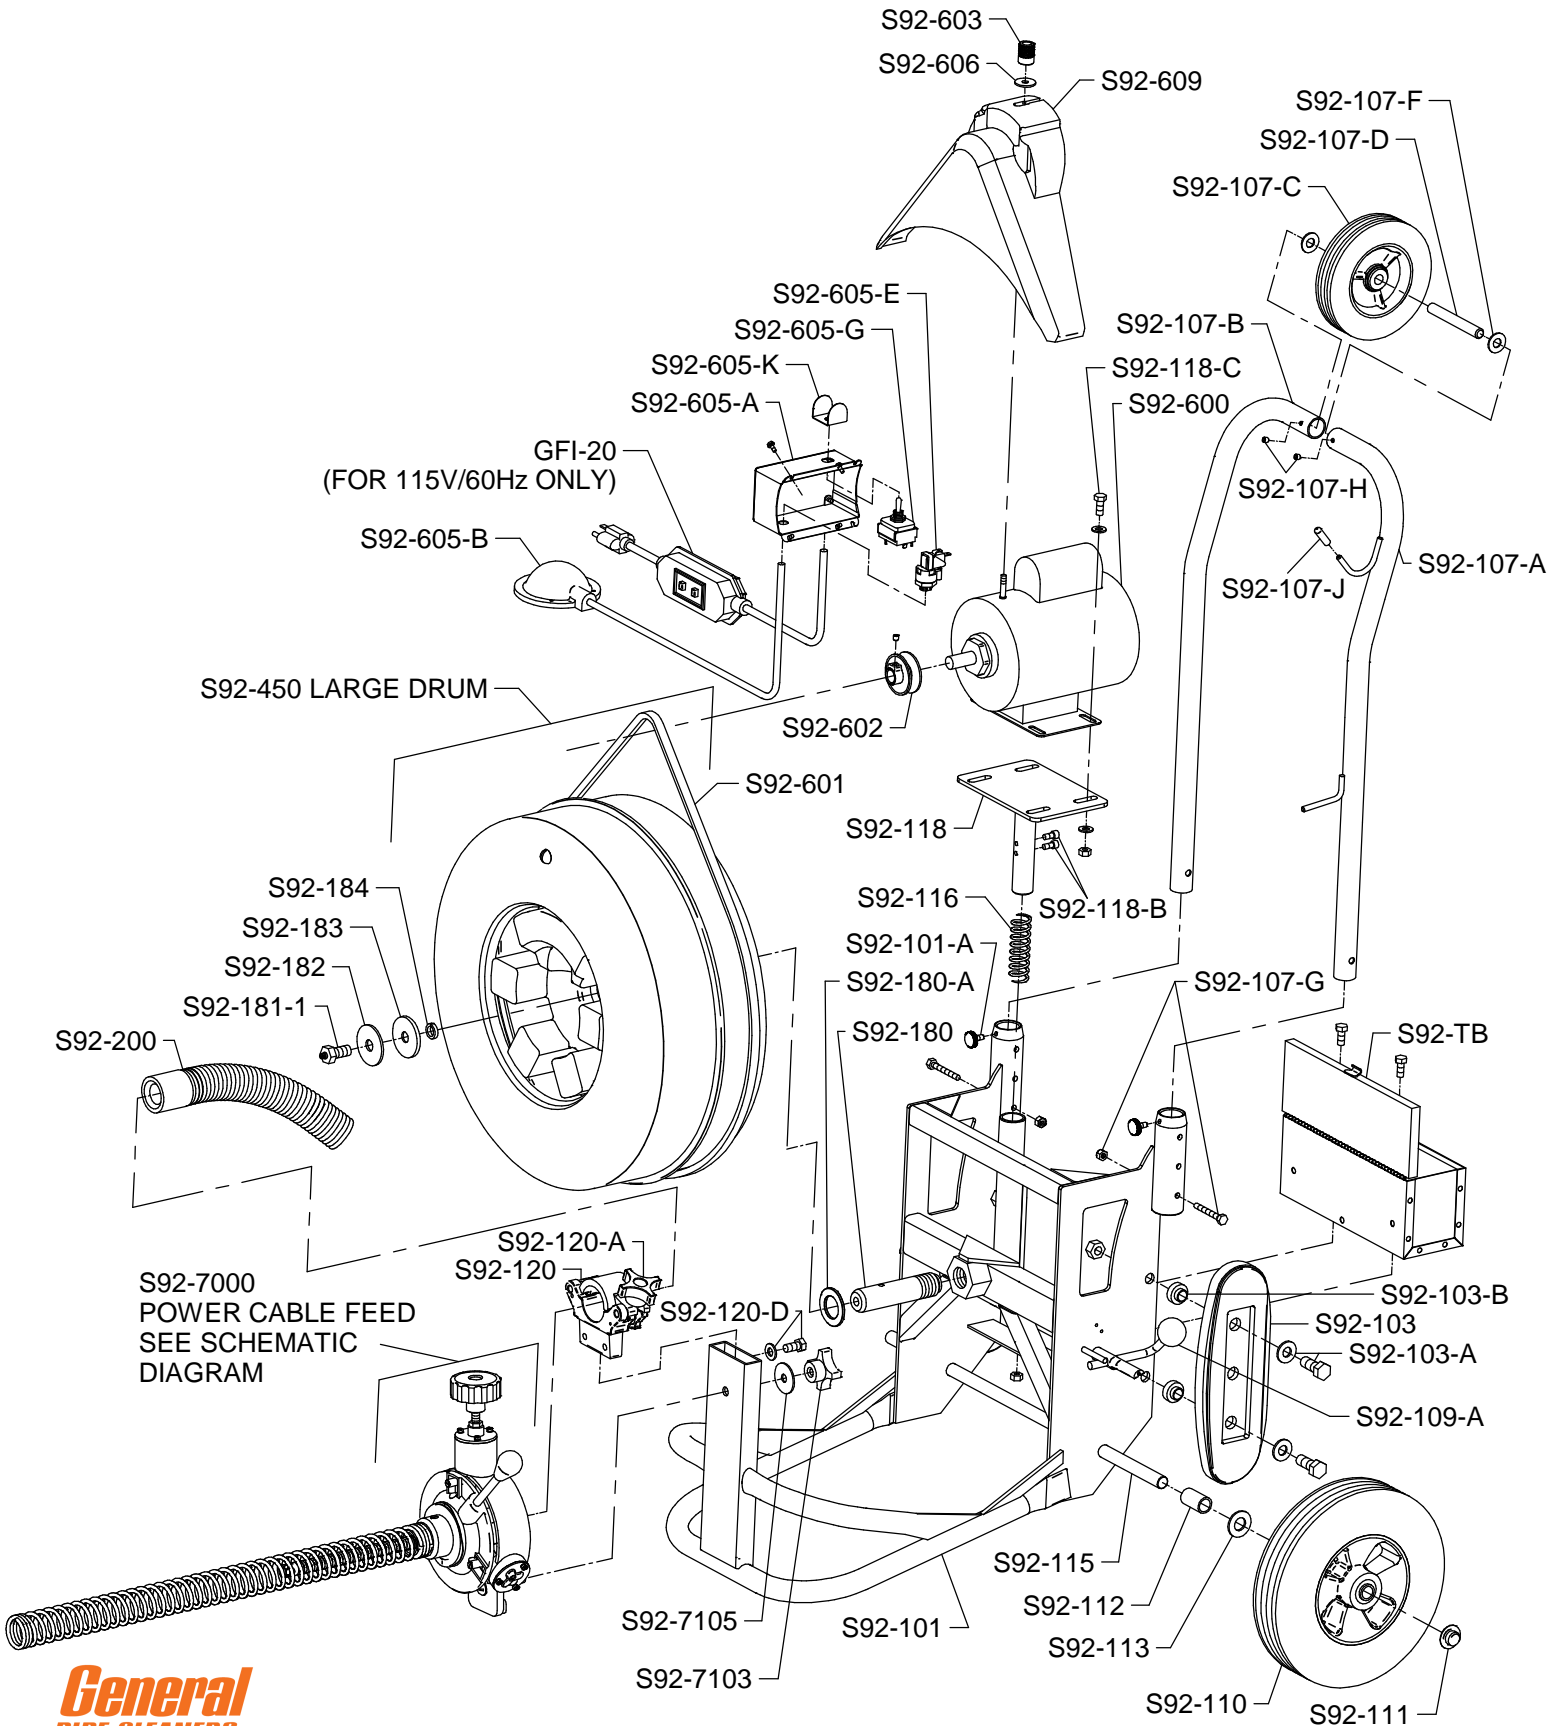

SPEEDROOTER 92 SCHEMATIC DIAGRAM