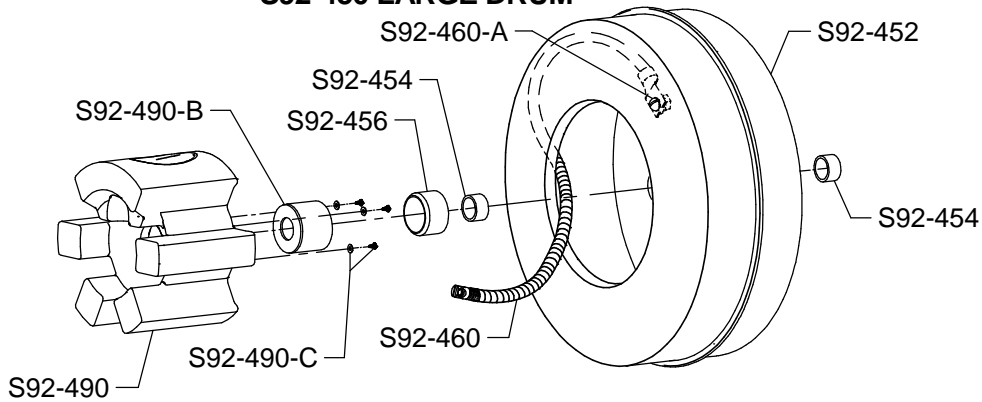

SPEEDROOTER 92 SCHEMATIC DIAGRAM

S92-450 LARGE DRUM