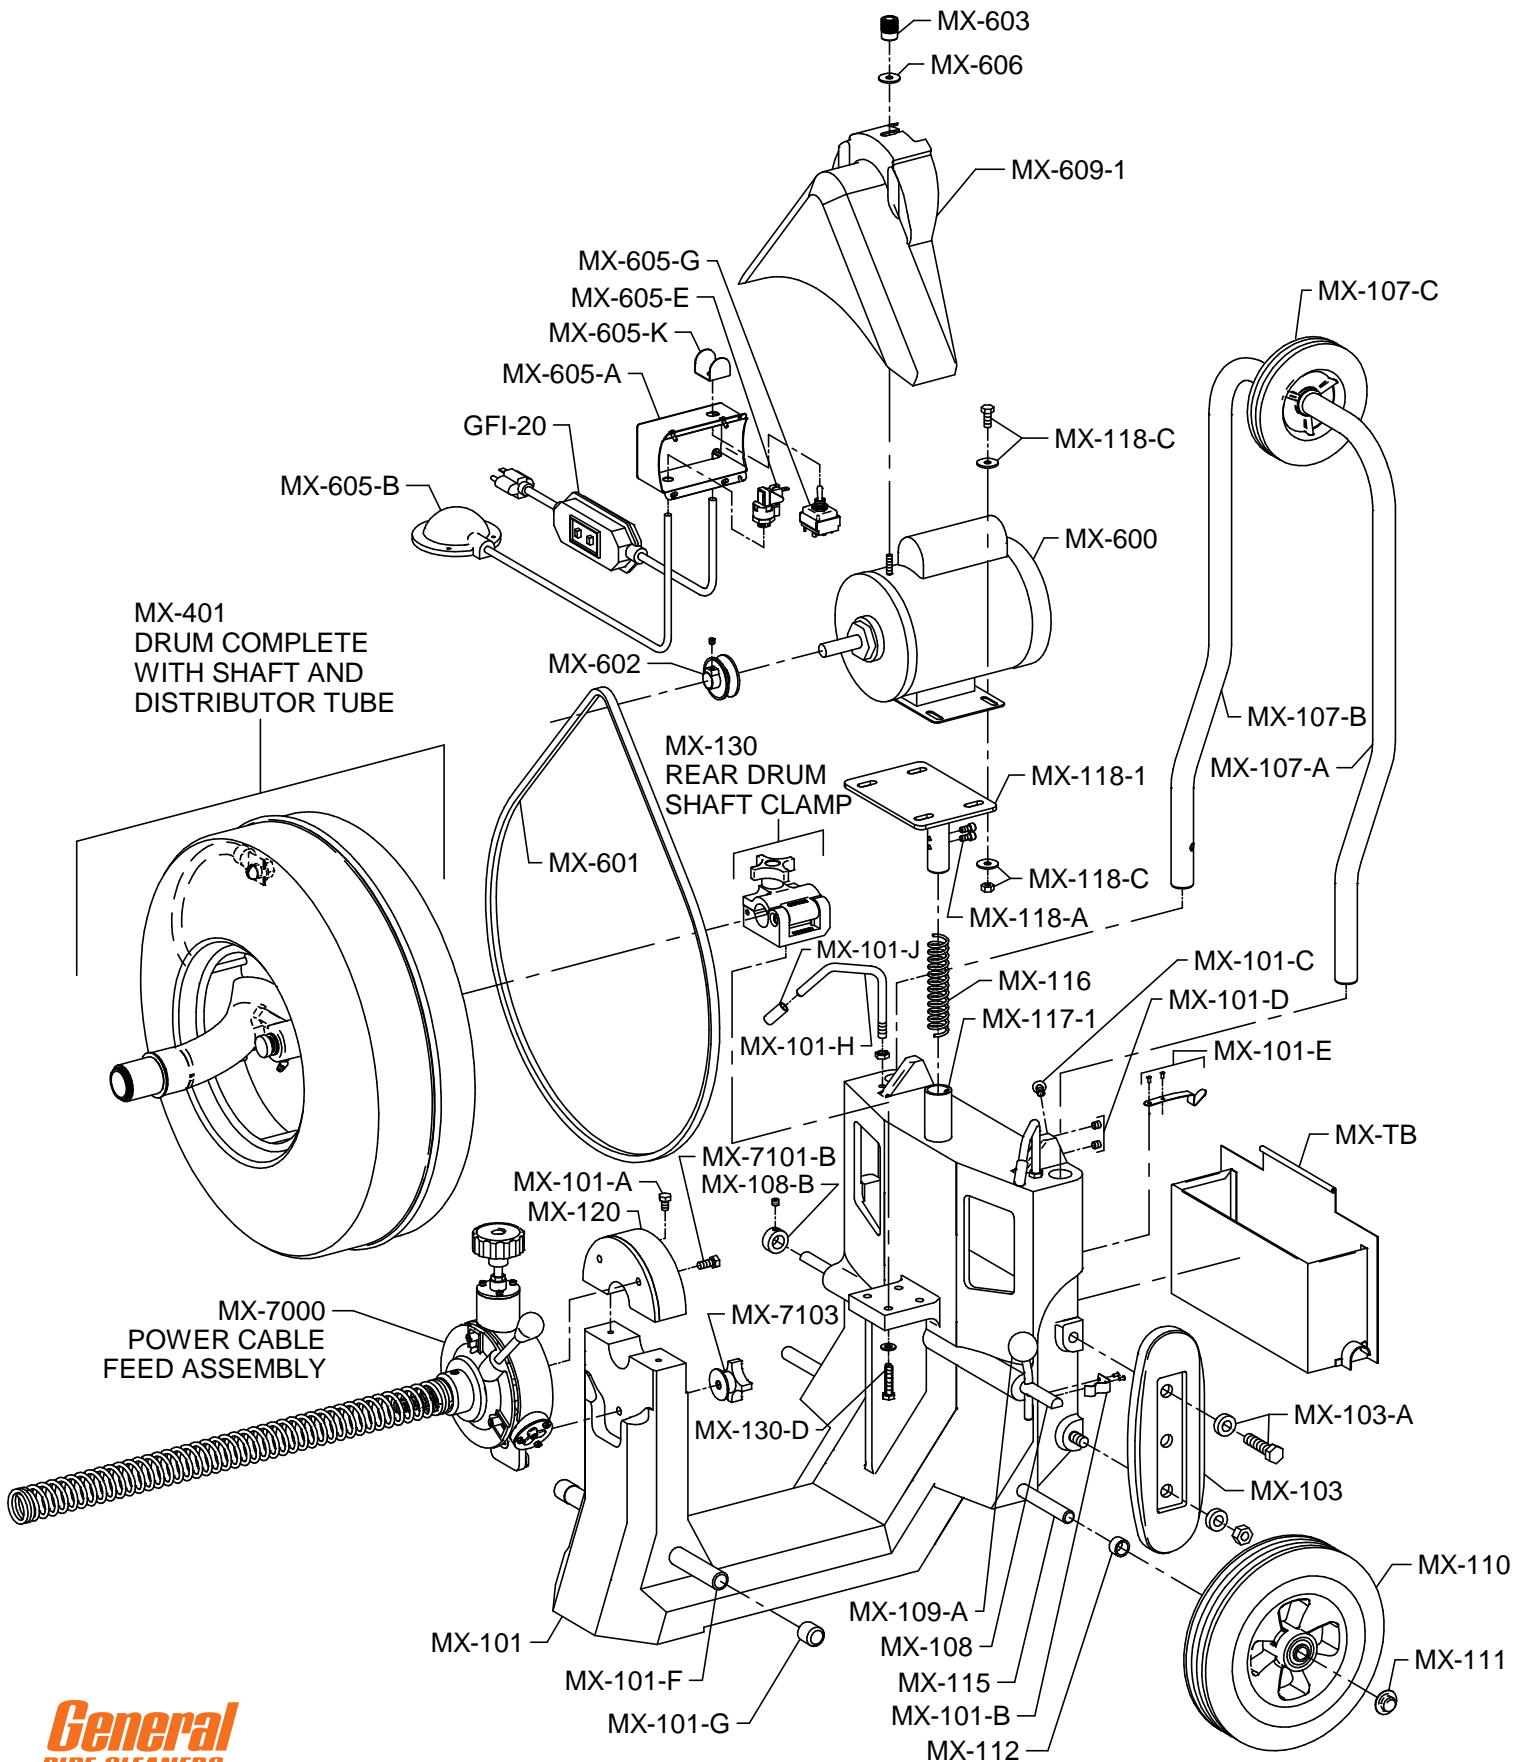

MAXI-ROOTER SCHEMATIC DIAGRAM