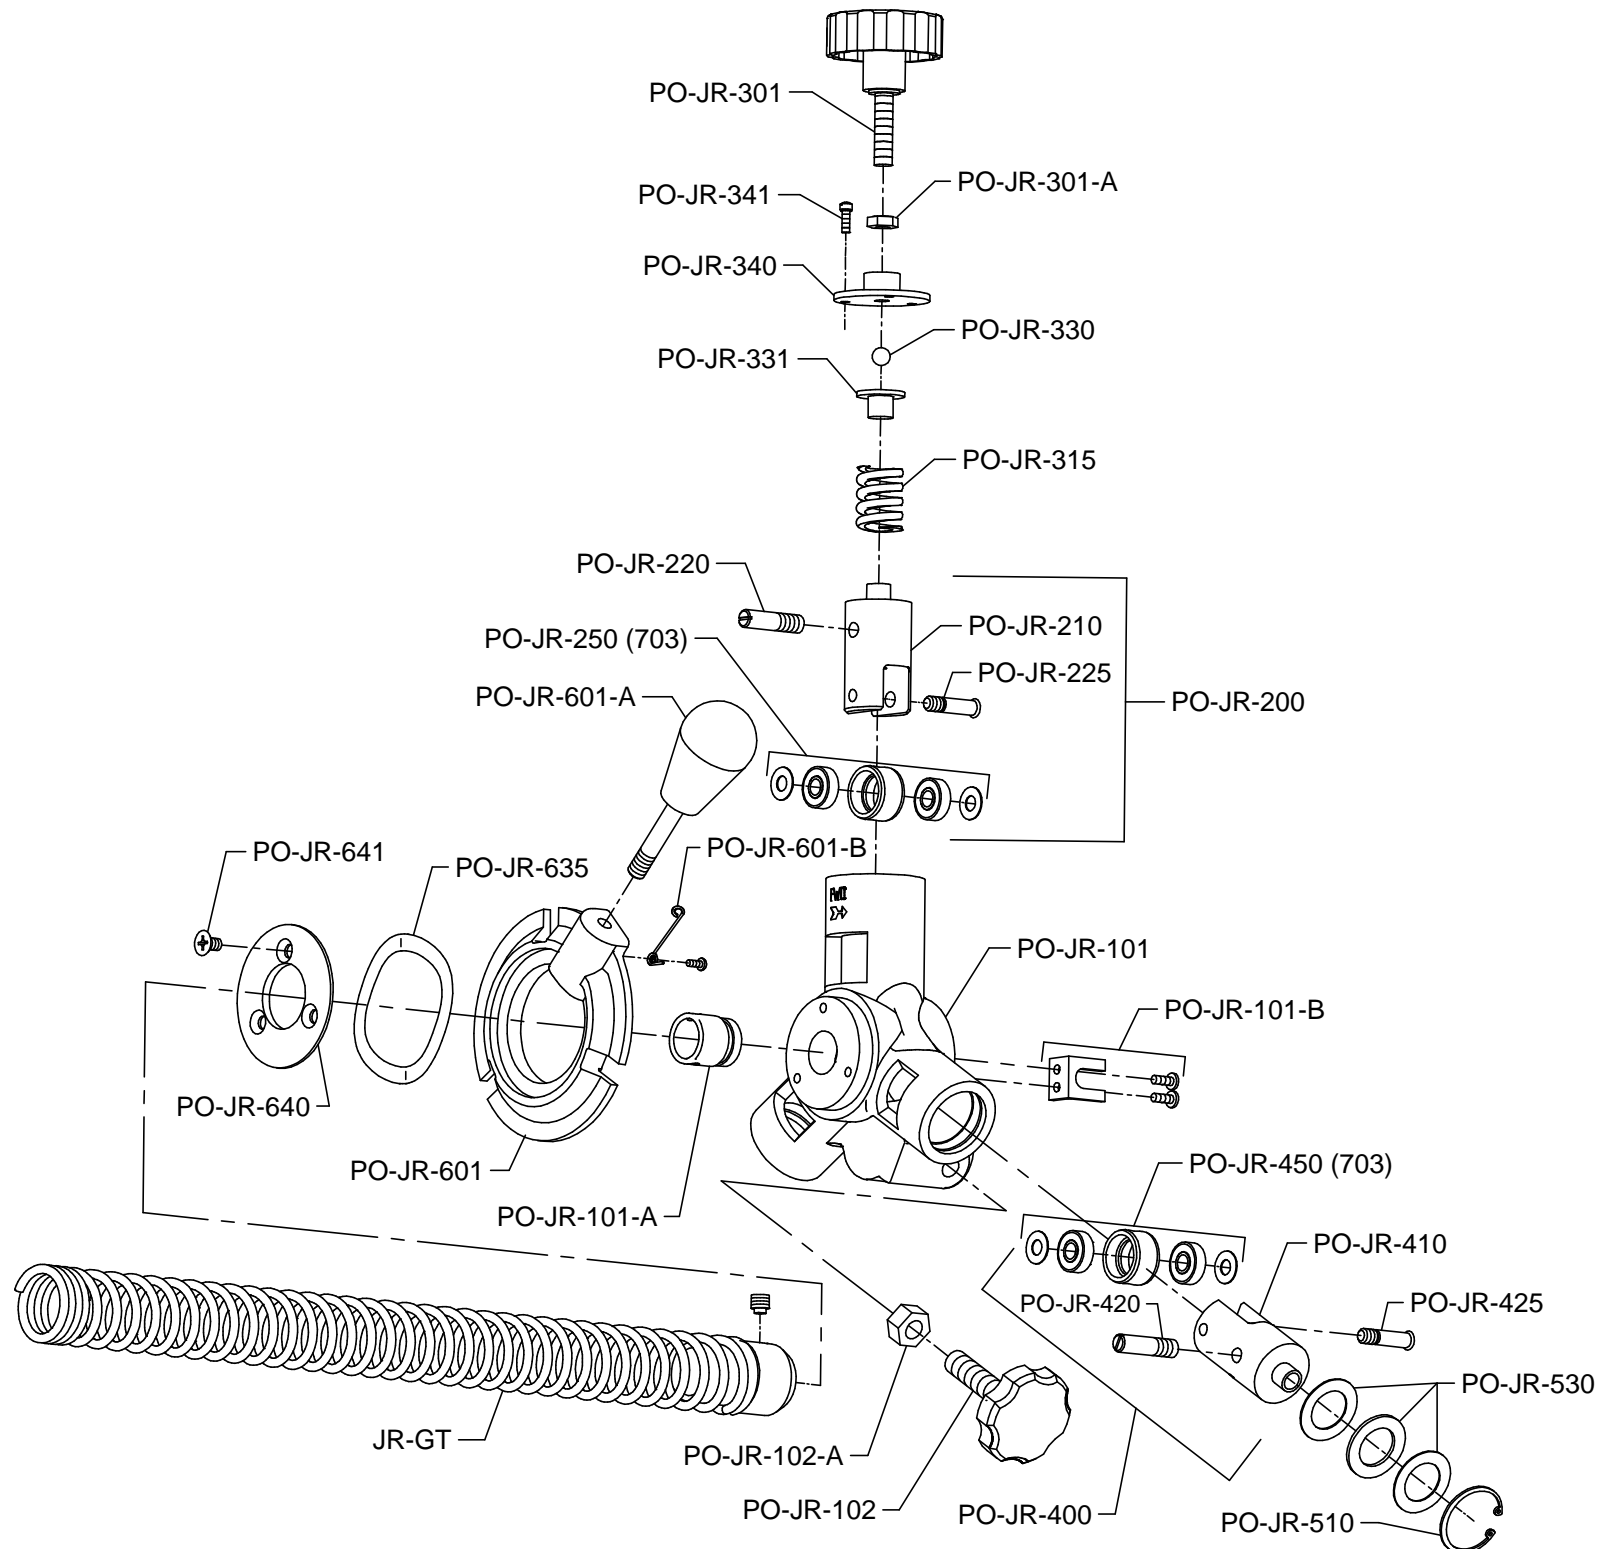

**JUNIOR POWER CABLE FEED PARTS LIST**  
for Sewerooter Junior & Sewerooter T-3

ITEM NO.	CATALOG NO.	DESCRIPTION	ITEM NO.	CATALOG NO.	DESCRIPTION
146151	PO-JR/GT	JR Power Feed & Guide Tube	146380	PO-JR-341	Cover Screws (3)
146250	PO-JR-101	Feed Body	146390	PO-JR-400	Bottom Roller Assembly
146255	PO-JR-101-A	Spout	146400	PO-JR-410	Bottom Carrier Only
146257	PO-JR-101-B	Guide Clip	146410	PO-JR-420	Swing Pin
146260	PO-JR-102	Knob	146420	PO-JR-425	Bottom Roller Shaft
146261	PO-JR-102-A	Limiting Nut	146430	PO-JR-450	Bottom Roller w/Bearing
146270	PO-JR-200	Top Roller Assembly	146440	PO-JR-510	Retaining Ring
146280	PO-JR-210	Top Carrier Only	146450	PO-JR-530	Thrust Bearing & Races
146290	PO-JR-220	Swing Pin	146460	PO-JR-601	Feed Control Disc w/Lever & Knob
146300	PO-JR-225	Feed roller Shaft	146470	PO-JR-601-A	Lever & Knob
146310	PO-JR-250	Feed Roller w/Bearing	146480	PO-JR-601-B	Lifting Spring & Screw
146320	PO-JR-301	Feed Pressure Knob	146485	PO-JR-635	Wave Washer
146330	PO-JR-301-A	Limiting Nut	146500	PO-JR-640	Feed Control Retaining Cover
146340	PO-JR-315	Pressure Spring	146510	PO-JR-641	Retaining Cover Screws (3)
146350	PO-JR-330	Ball Bearing	136110	PO-JR-703	Set of Rollers (3)
146360	PO-JR-331	Ball Bearing Holder	146521	PO-JR-DECAL	Set of Safety Decals
146370	PO-JR-340	Top Cover	146150	JR-GT	Guide Tube for JR

# POWER CABLE FEED JUNIOR SCHEMATIC DIAGRAM

**IMPORTANT: When ordering, give Serial Number of Machine.**