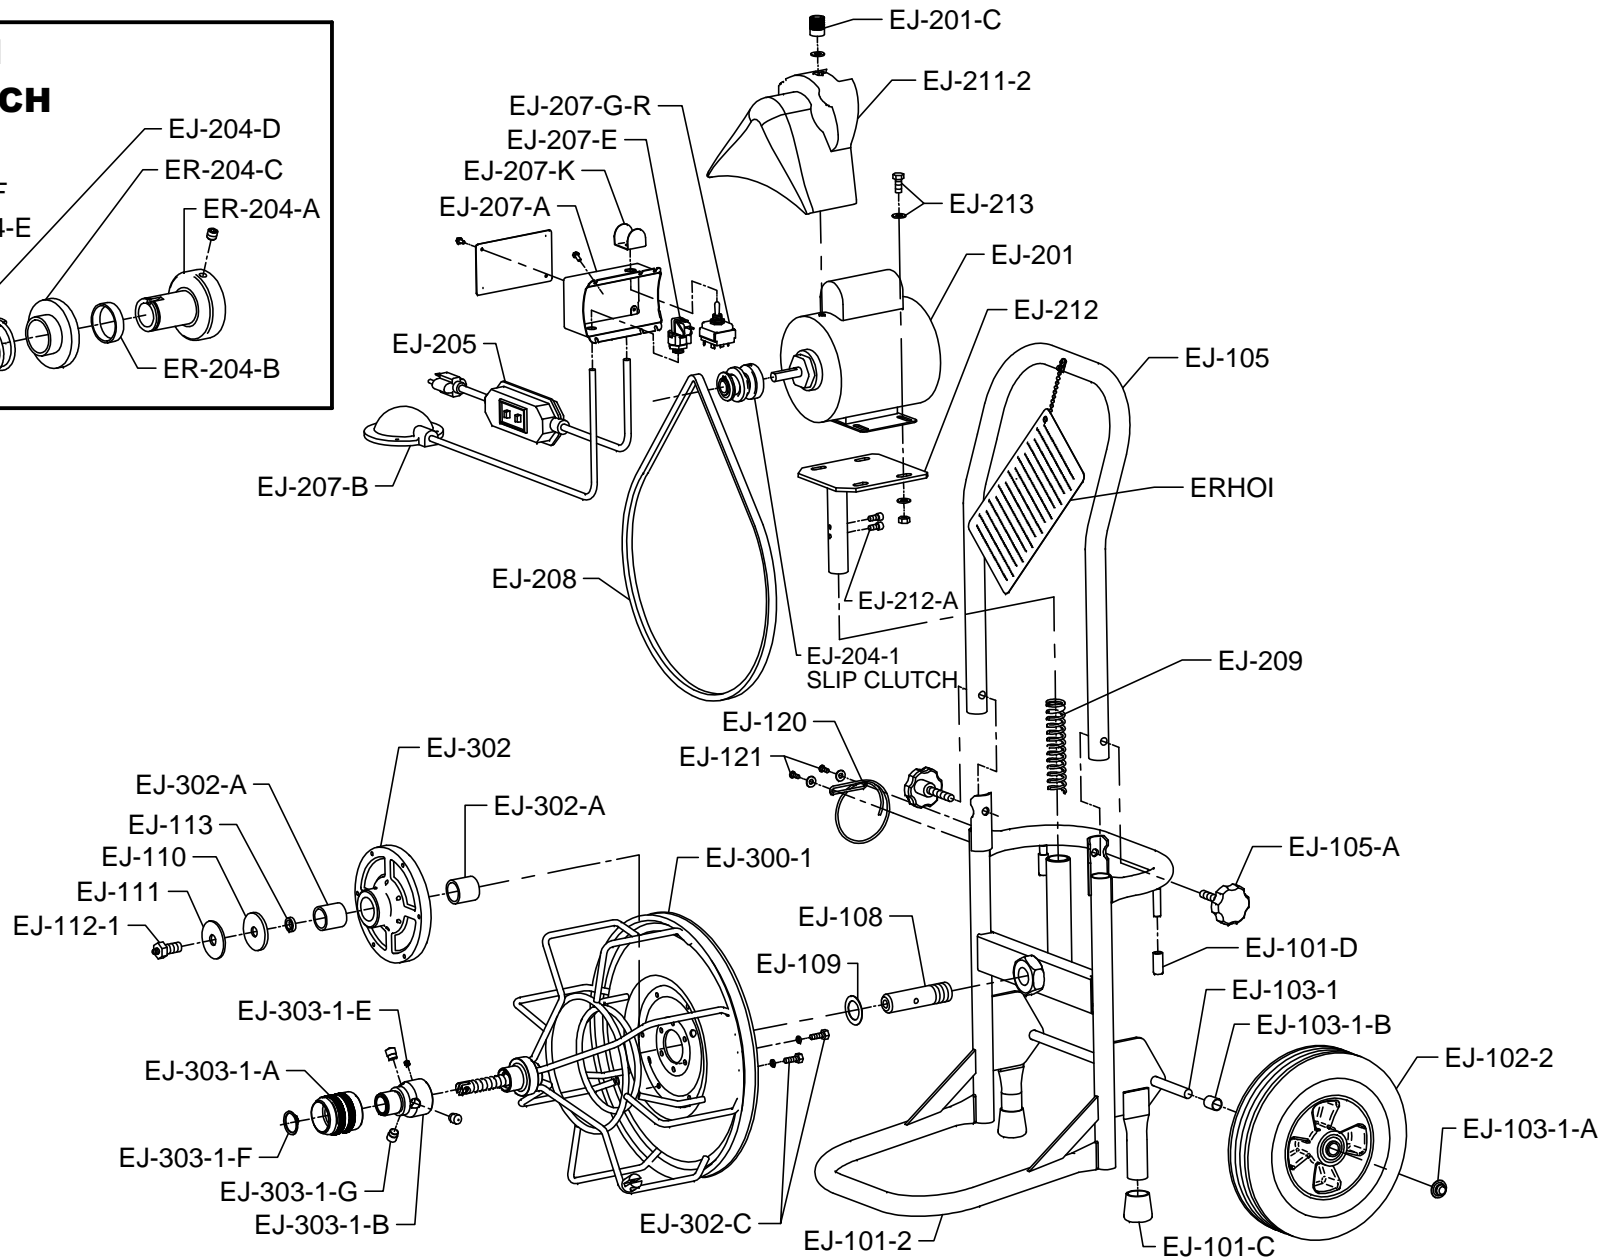

EASY ROOTER JUNIOR SCHEMATIC DIAGRAM

IMPORTANT: When ordering, give Serial Number of Machine.