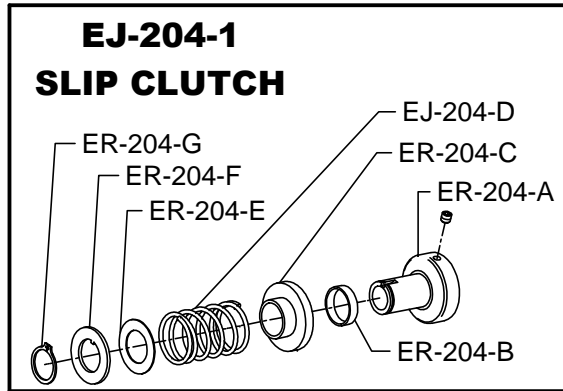

EASY ROOTER JUNIOR SCHEMATIC DIAGRAM

IMPORTANT: When ordering, give Serial Number of Machine.