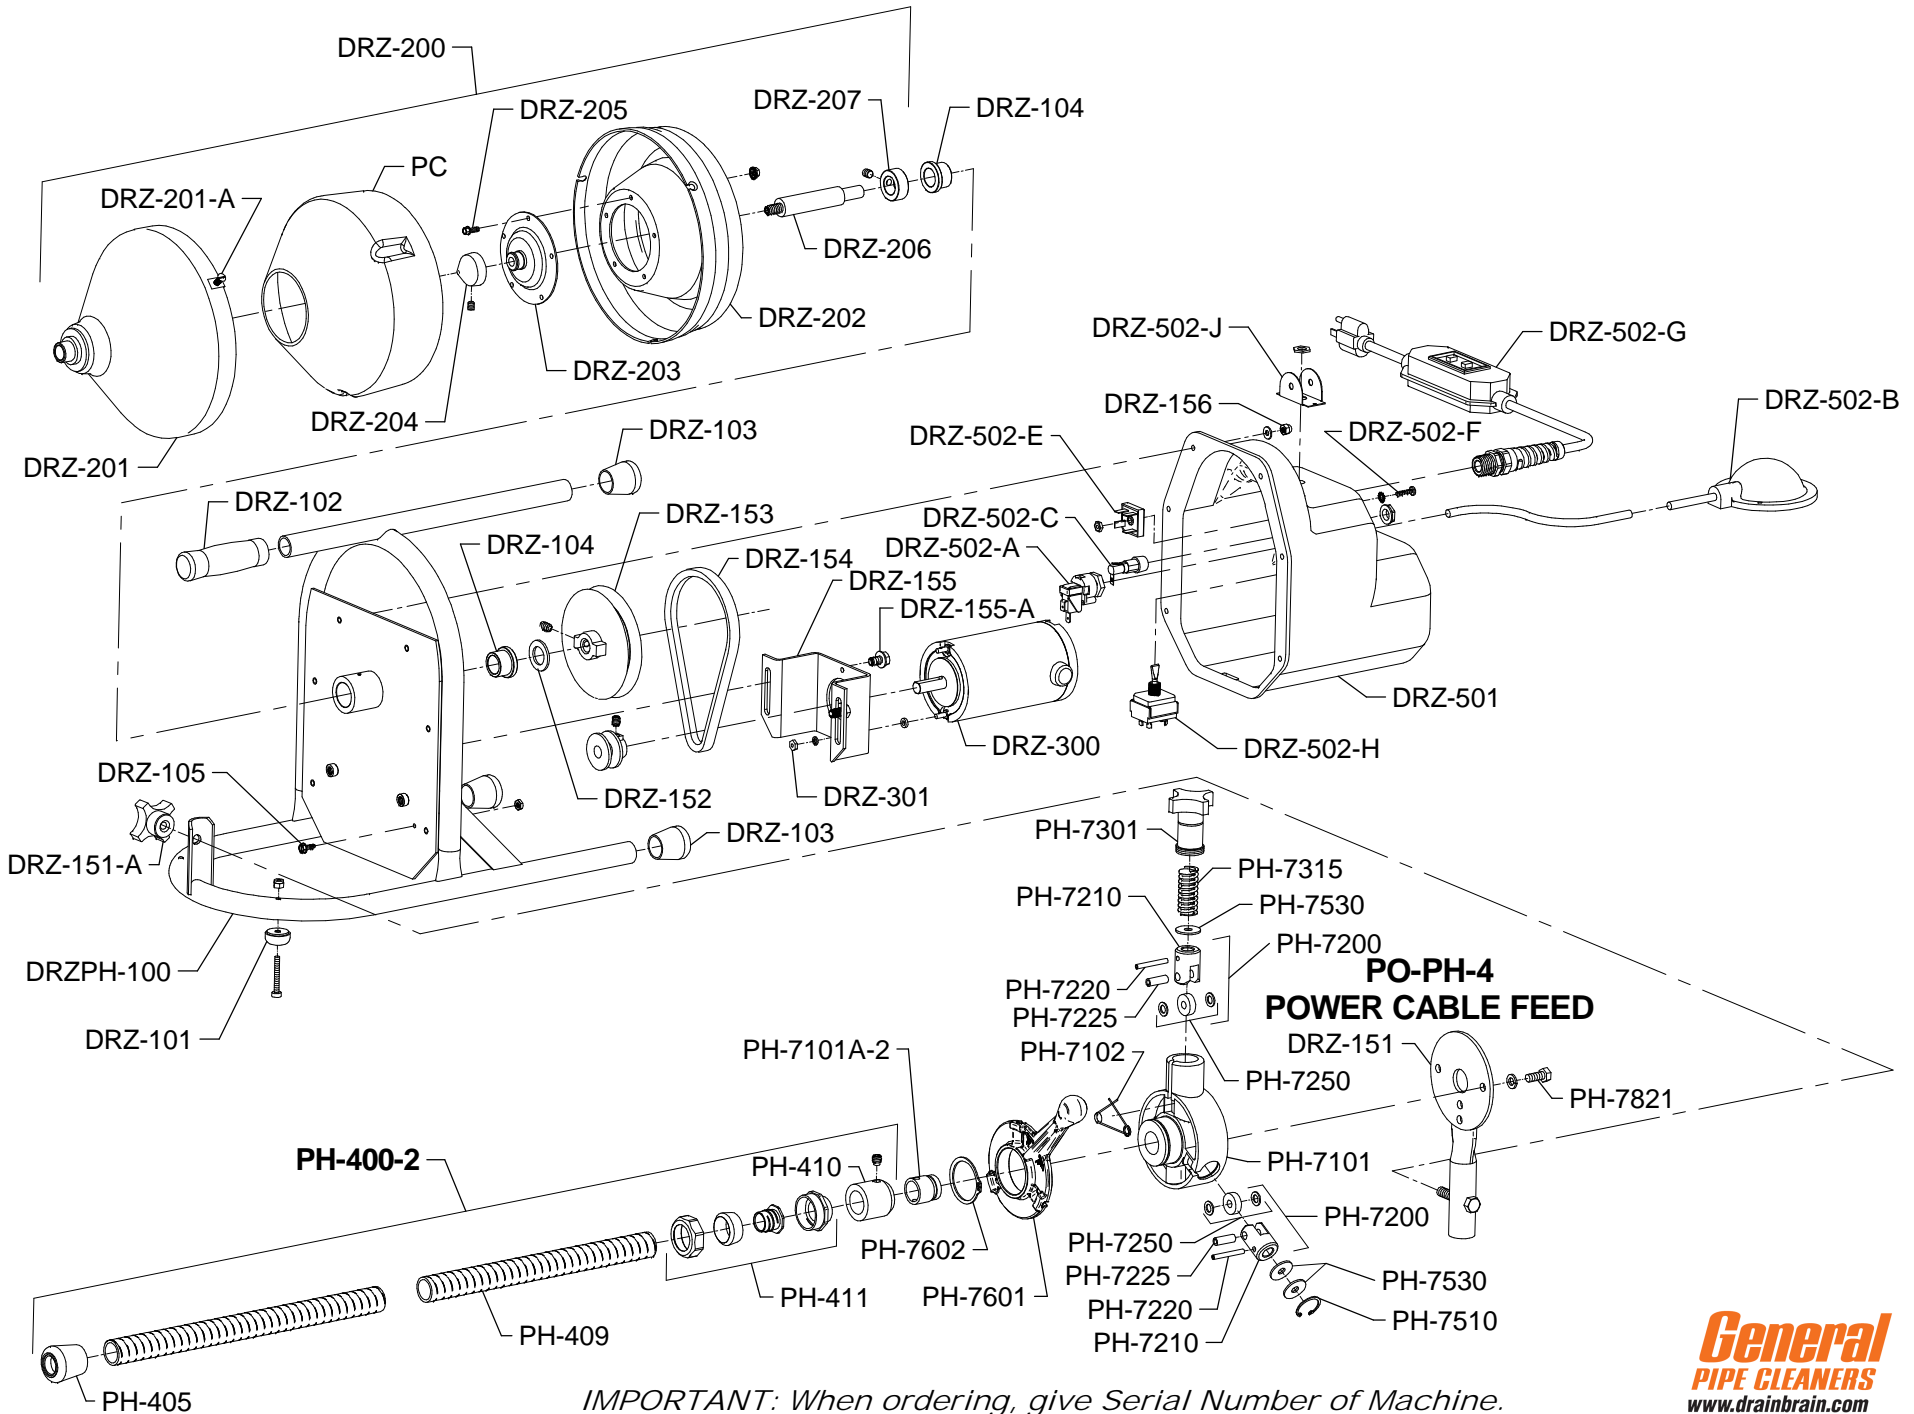

MODEL DRZ-PH SCHEMATIC DIAGRAM

IMPORTANT: When ordering, give Serial Number of Machine.