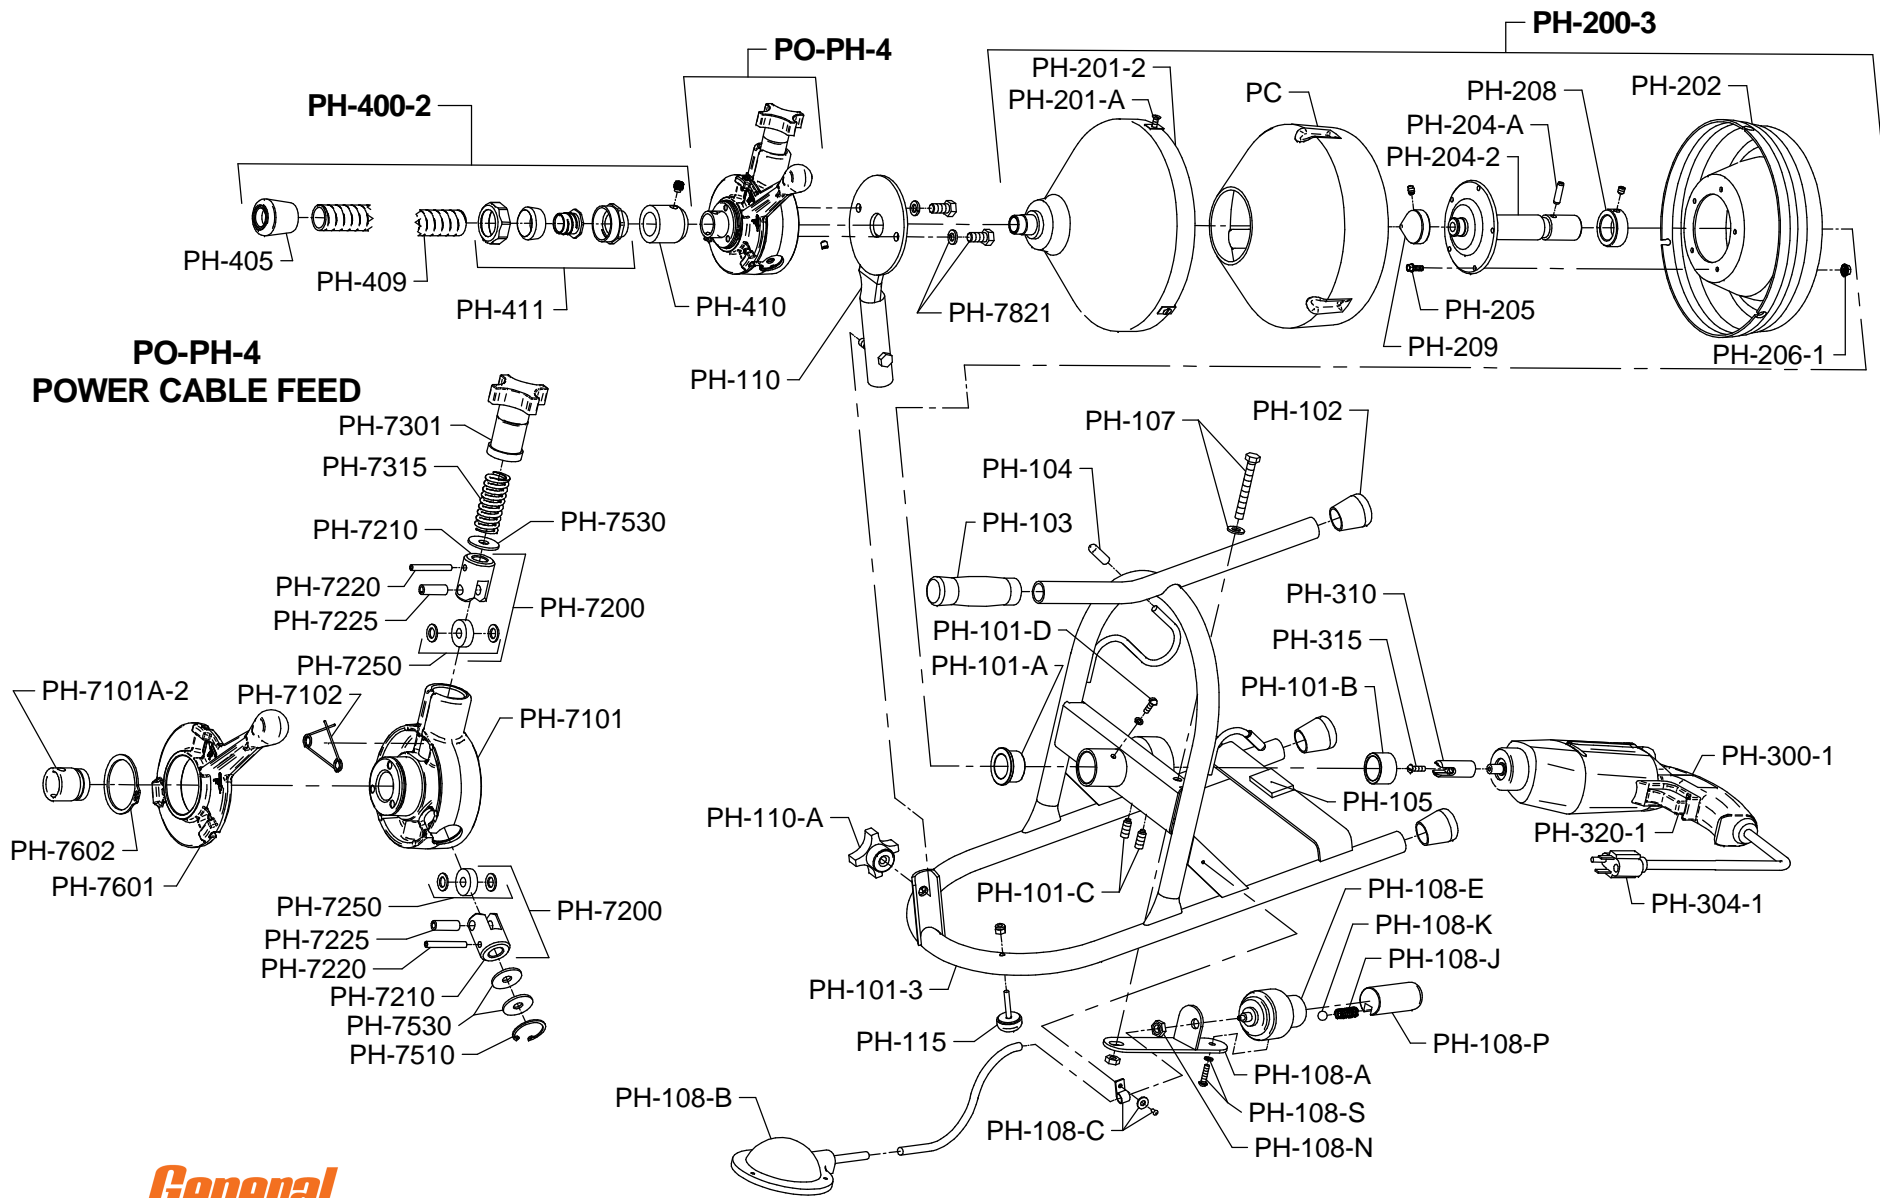

DRAIN-ROOTER PH SCHEMATIC DIAGRAM