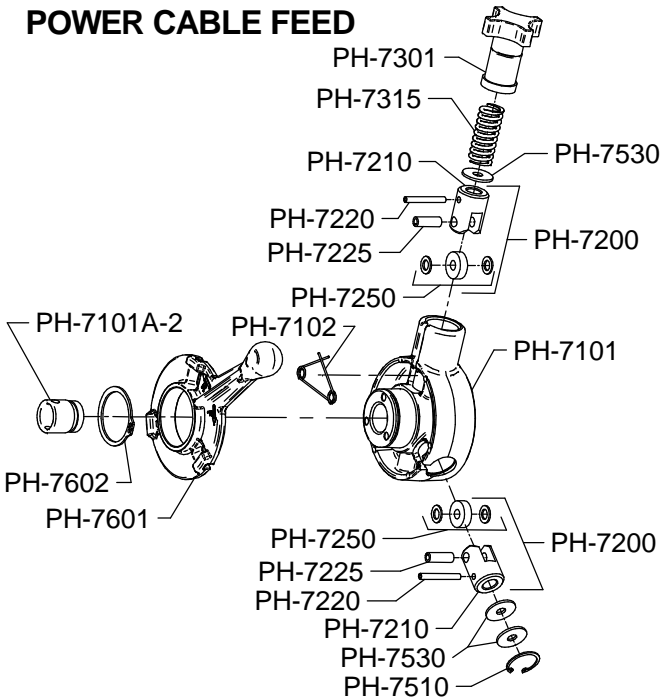

PO-PH-4 POWER CABLE FEED

IMPORTANT: When ordering, give Serial Number of Machine.