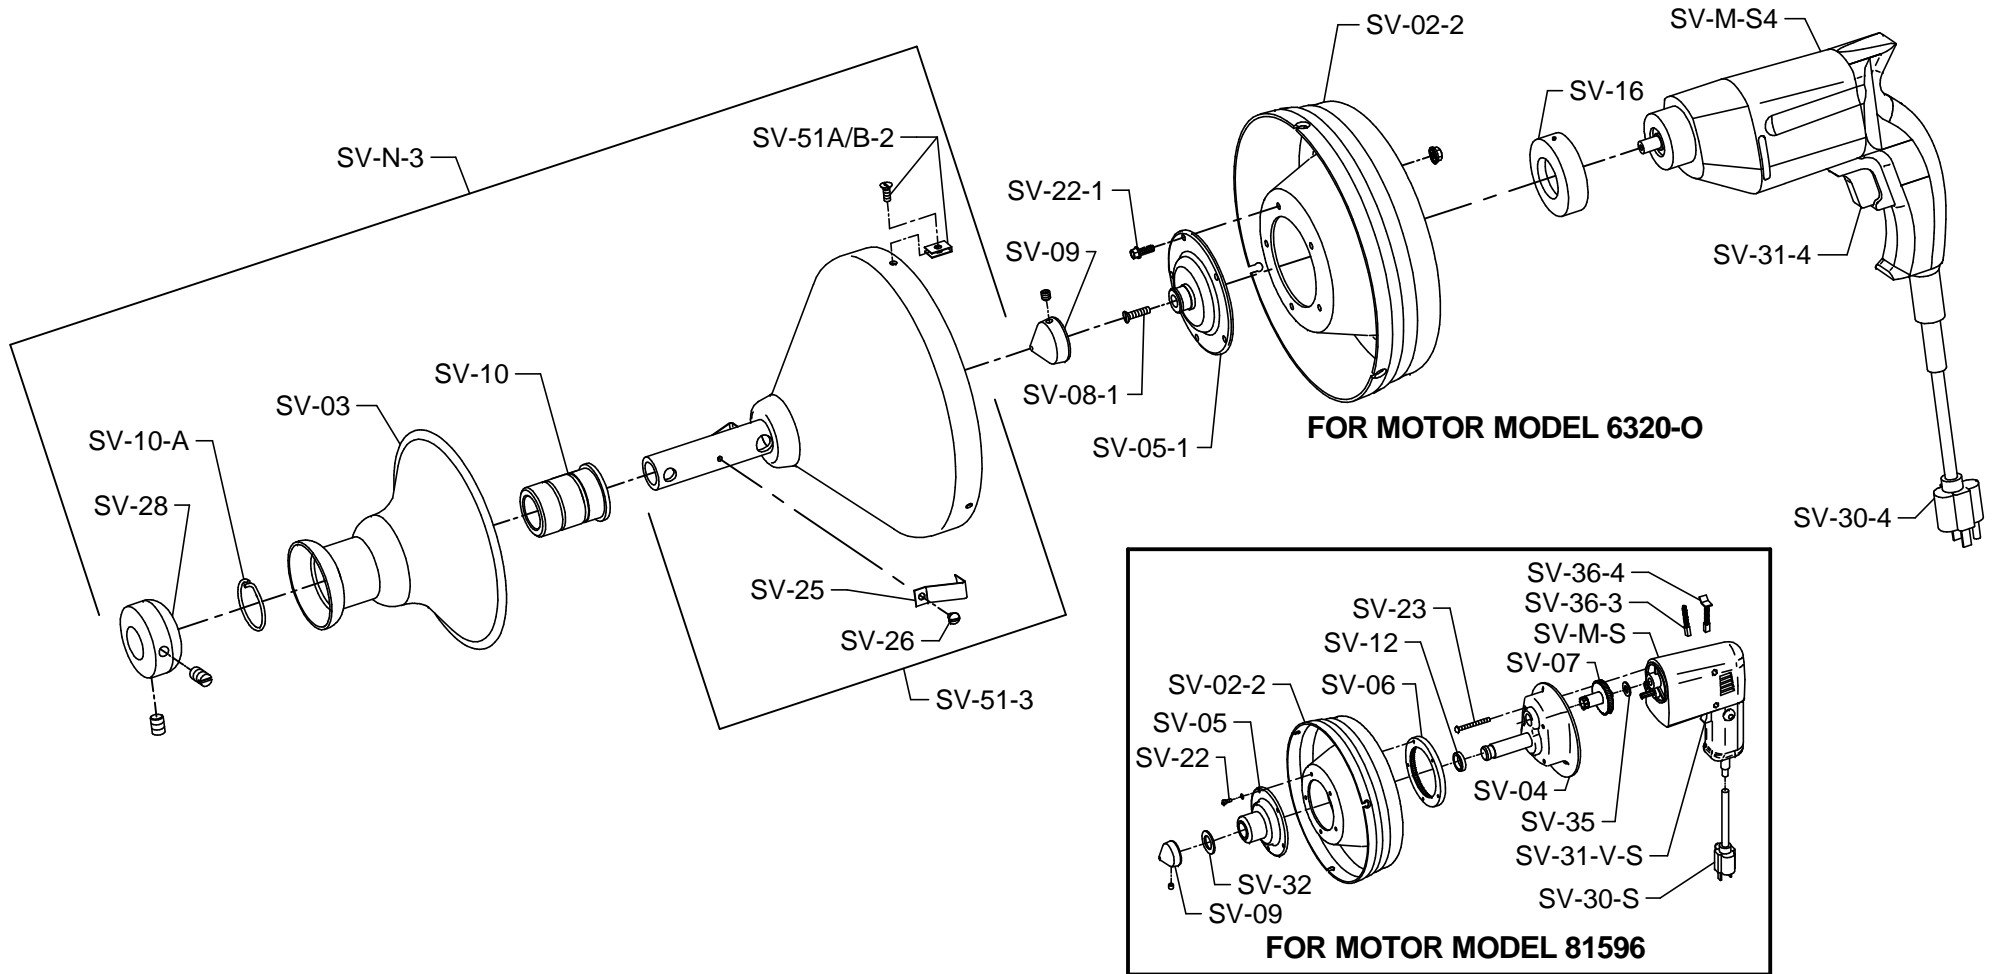

SUPER-VEE SCHEMATIC DIAGRAM

IMPORTANT: When ordering, give Serial Number of Machine.