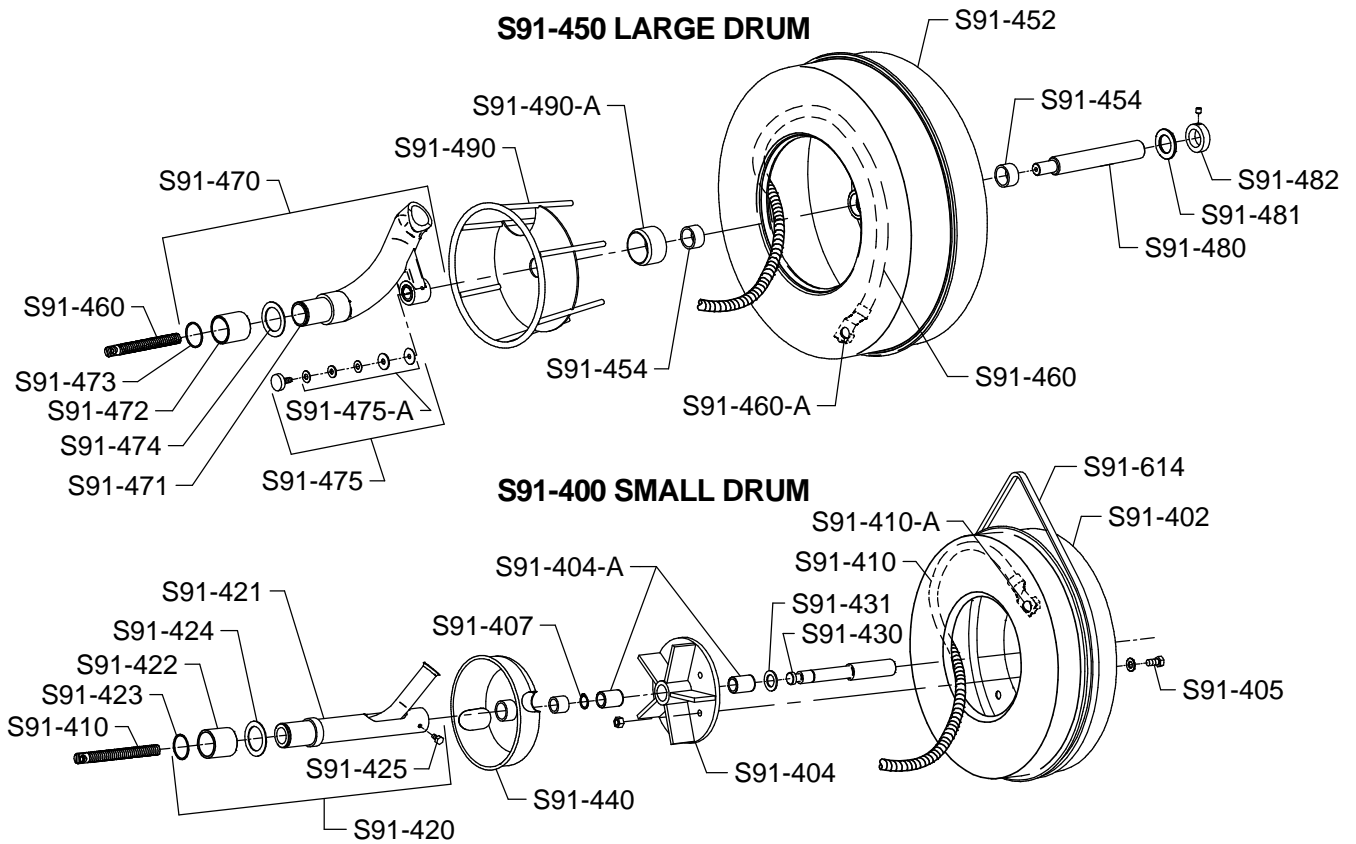

SPEEDROOTER 91 SCHEMATIC DIAGRAM

IMPORTANT: When ordering, give Serial Number of Machine.