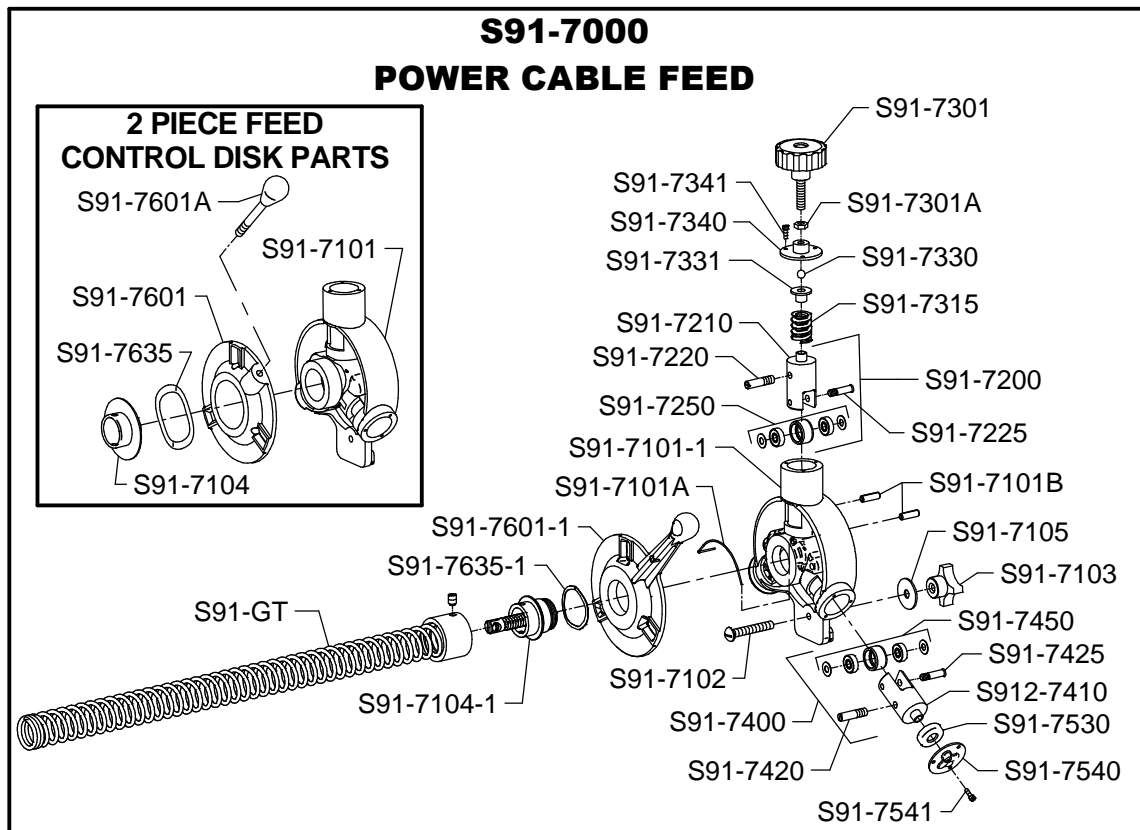

SPEEDROOTER 91 SCHEMATIC DIAGRAM

IMPORTANT: When ordering, give Serial Number of Machine.