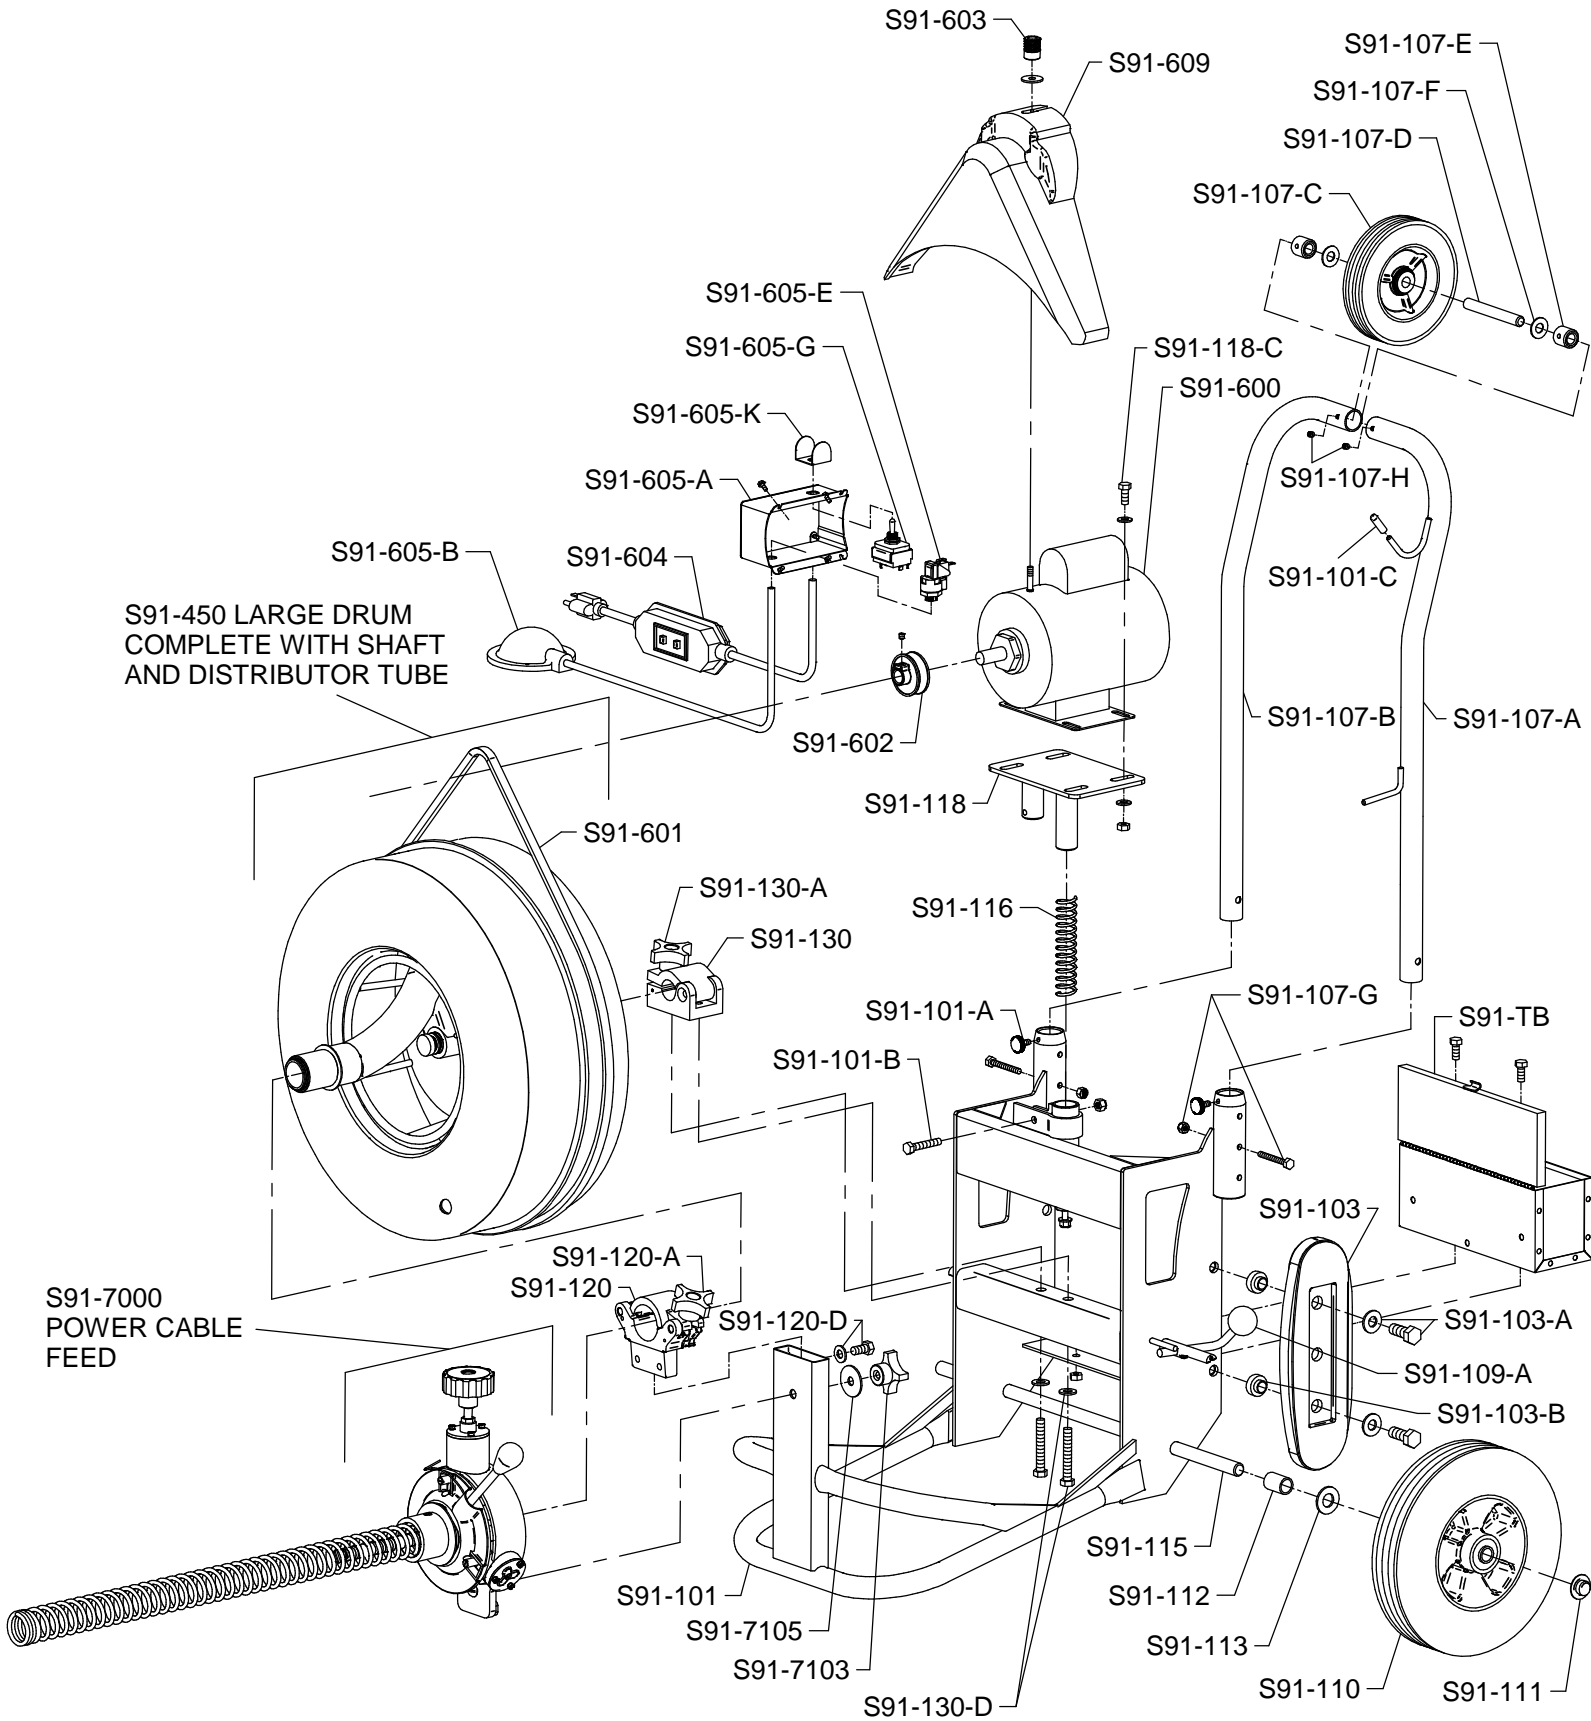

SPEEDROOTER 91 SCHEMATIC DIAGRAM

IMPORTANT: When ordering, give Serial Number of Machine.