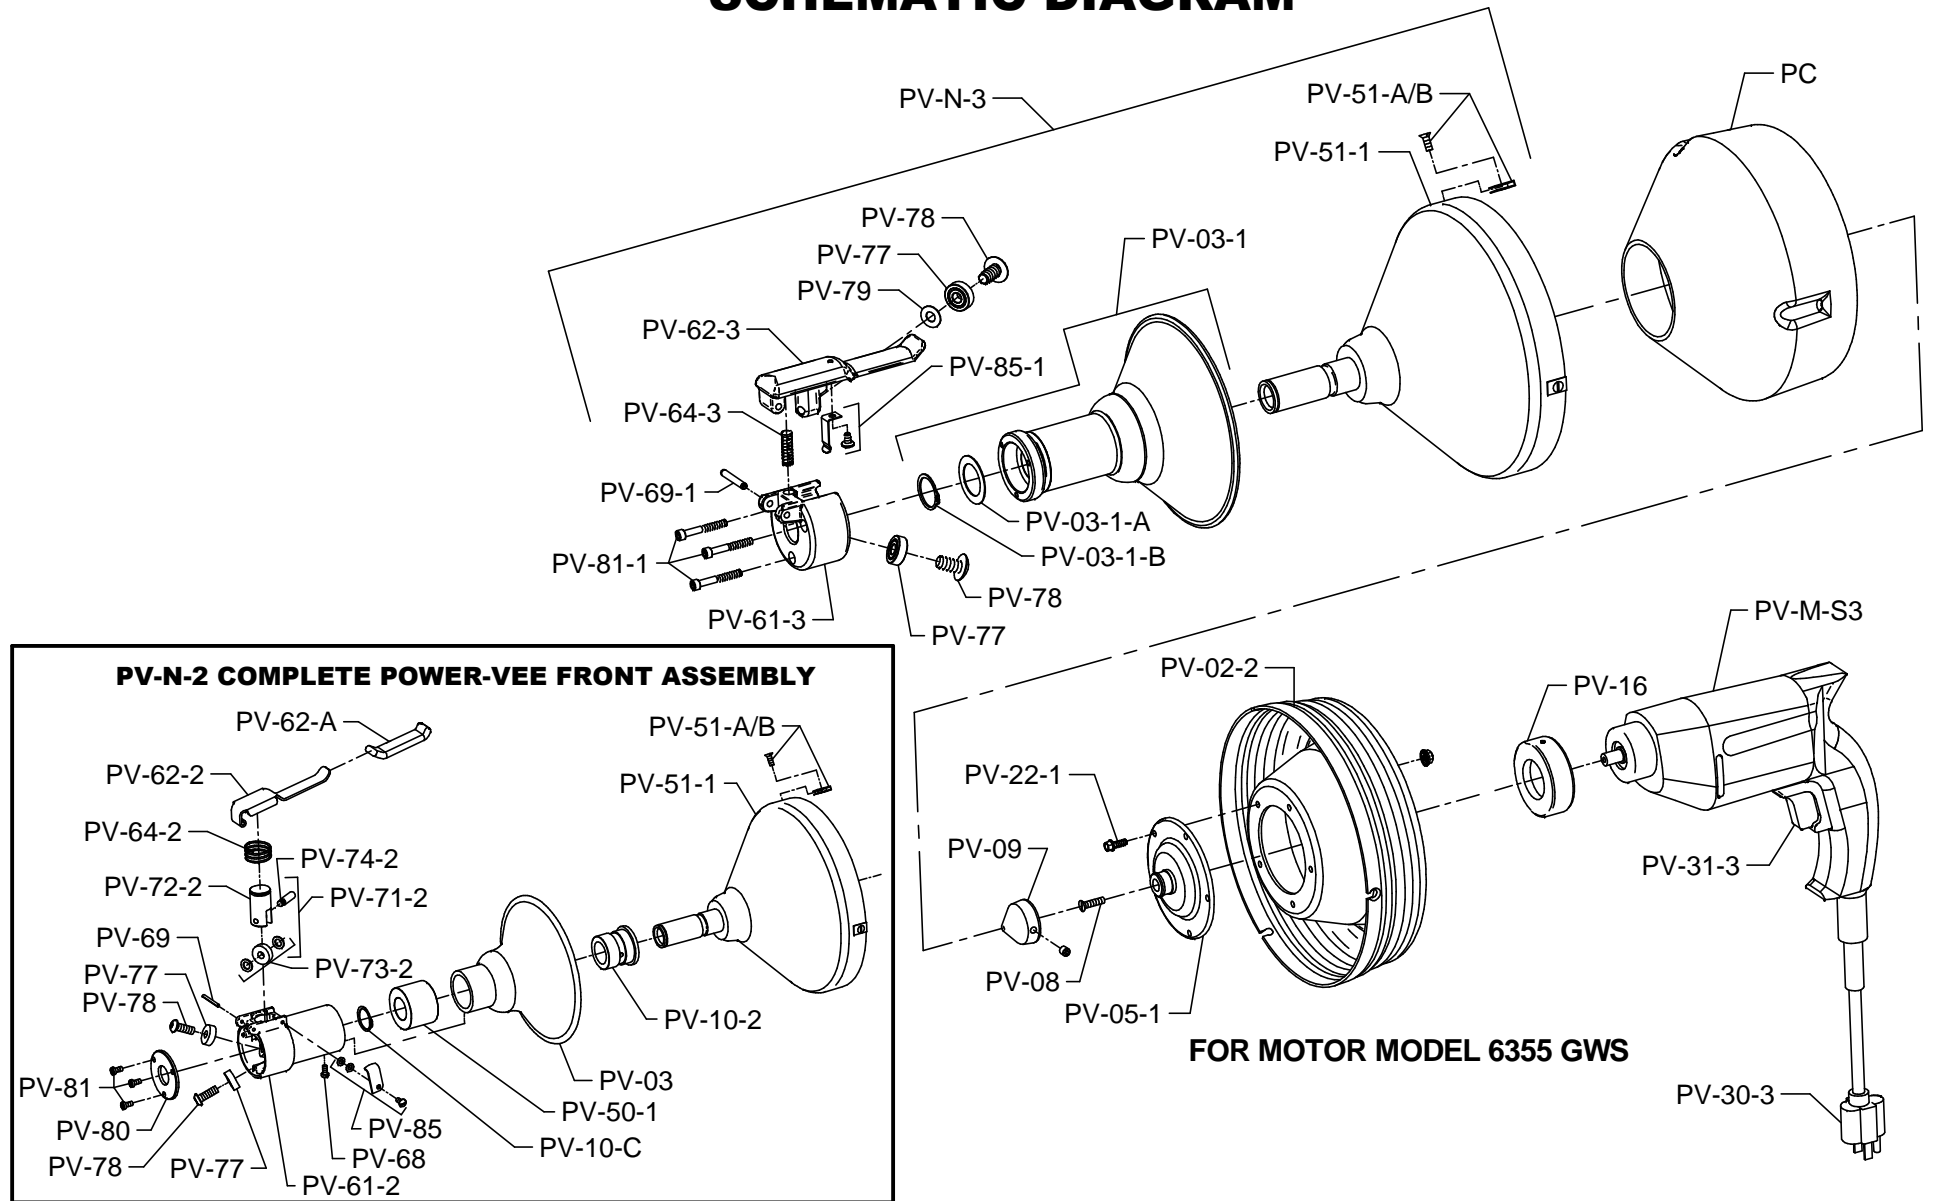

POWER-VEE SCHEMATIC DIAGRAM

IMPORTANT: When ordering, give Serial Number of Machine.