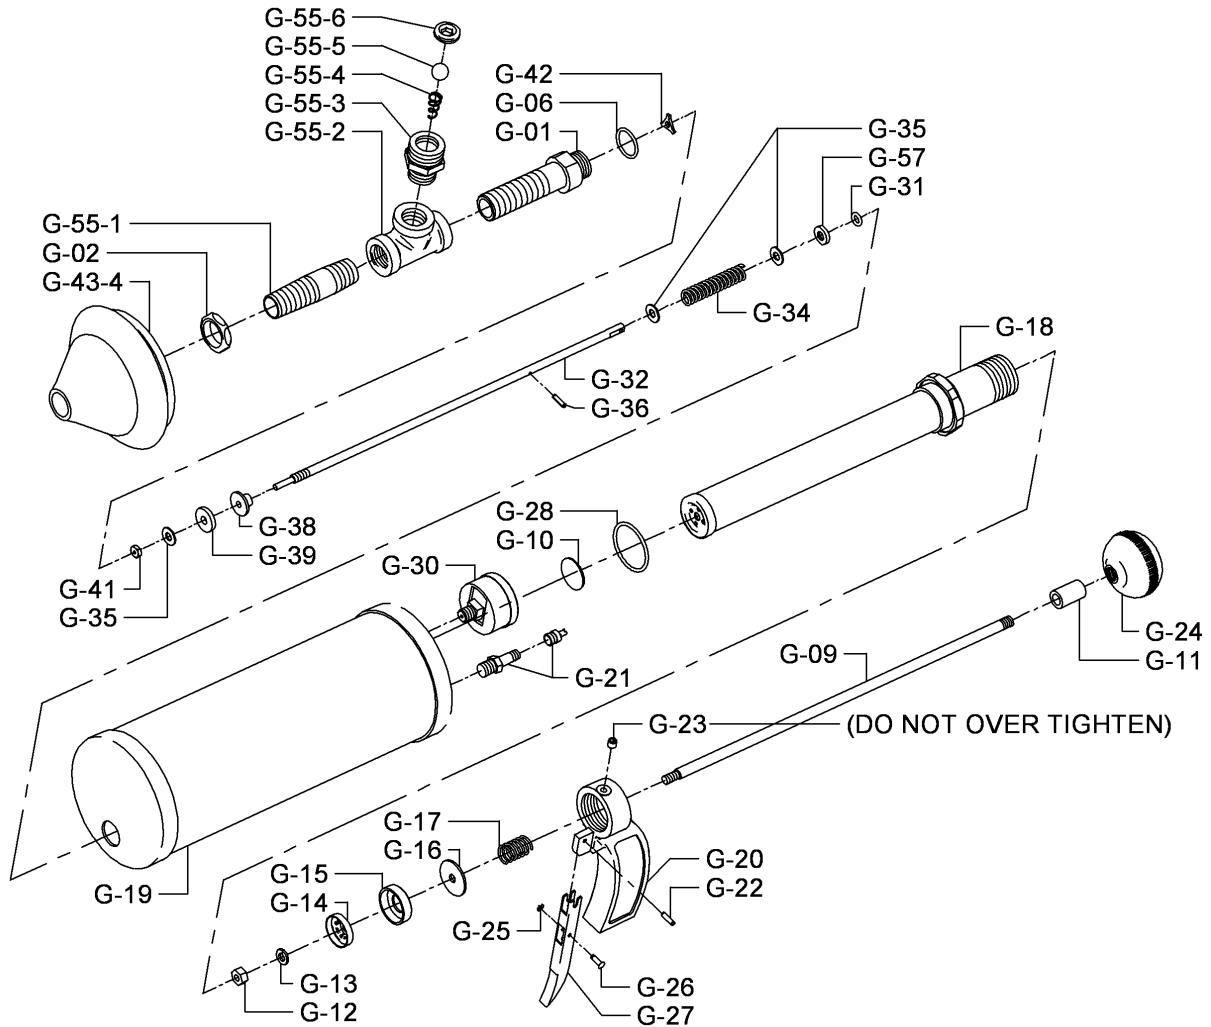

KINETIC WATER RAM-MODEL G SCHEMATIC DIAGRAM

KINETIC WATER RAM-MODEL E

IMPORTANT: When ordering, give Serial Number of Machine.