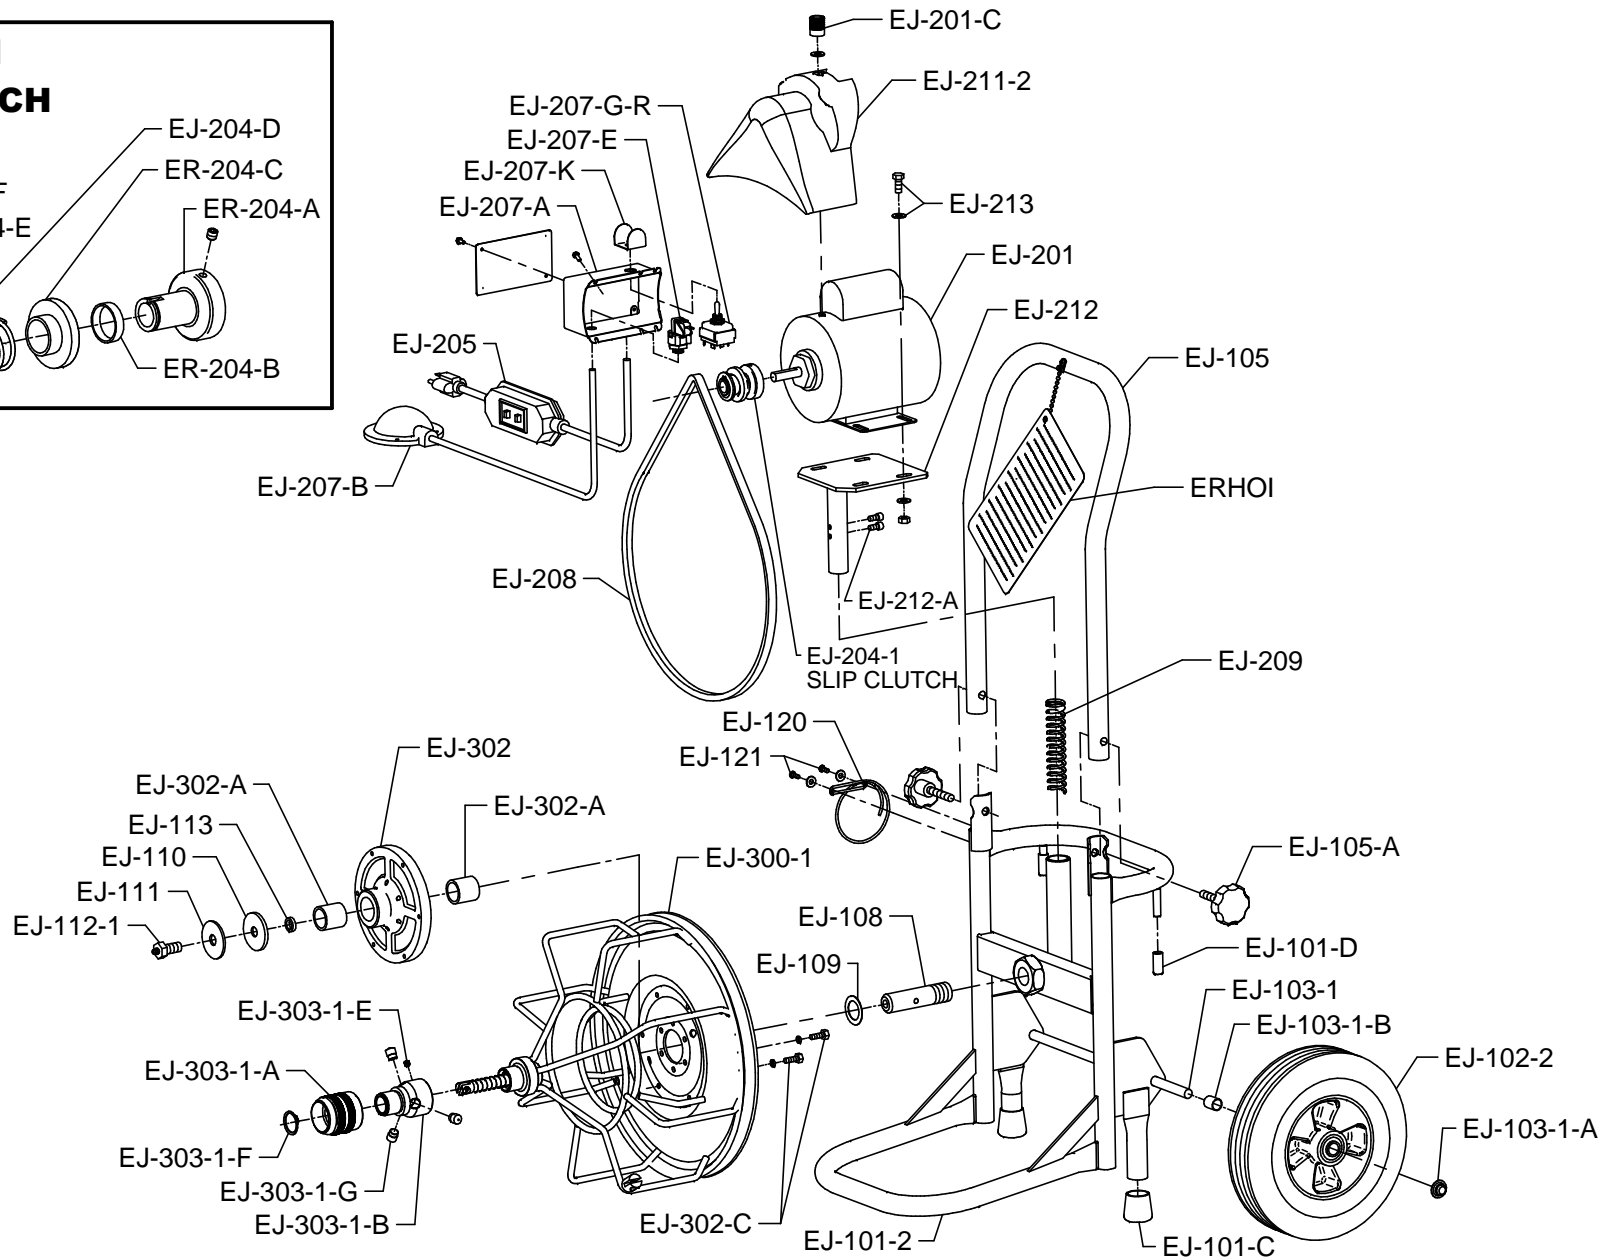

EASY ROOTER JUNIOR SCHEMATIC DIAGRAM

IMPORTANT: When ordering, give Serial Number of Machine.