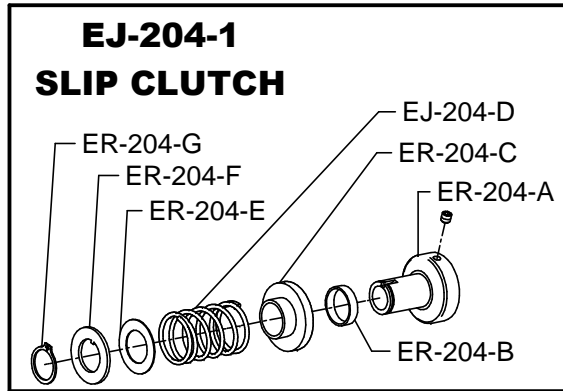

EASY ROOTER JUNIOR SCHEMATIC DIAGRAM

IMPORTANT: When ordering, give Serial Number of Machine.