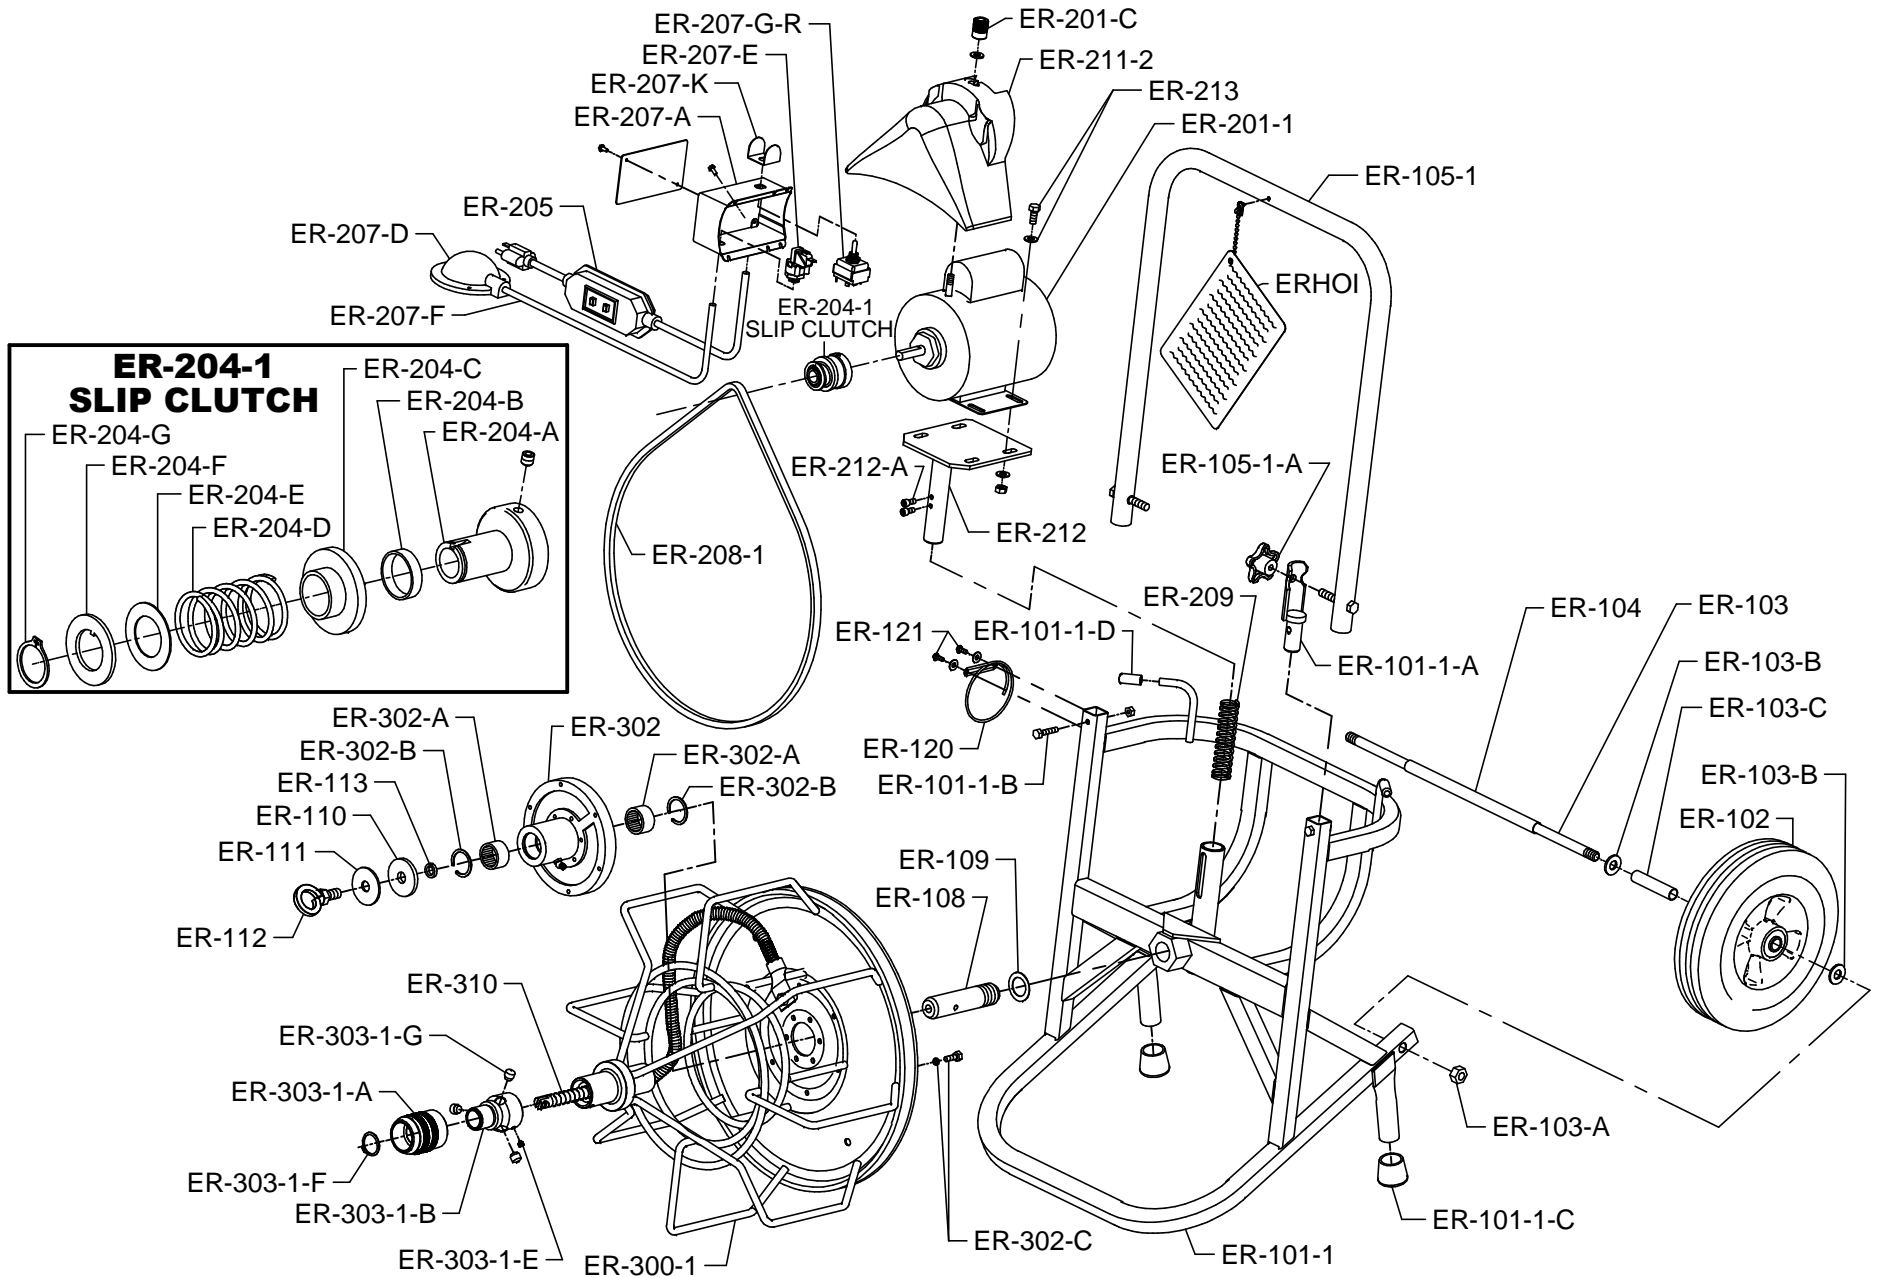

EASY ROOTER SCHEMATIC DIAGRAM

IMPORTANT: When ordering, give Serial Number of Machine.